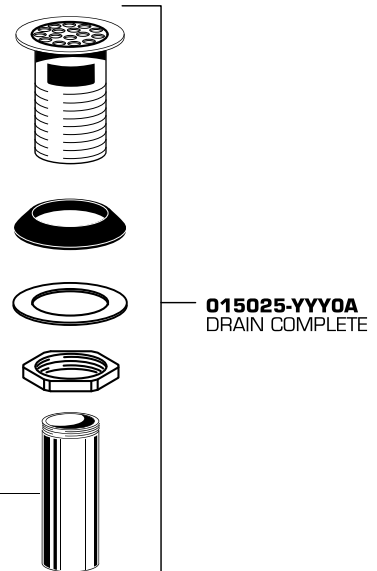

American Standard

MOMENTS VESSEL FITTING

MODEL NUMBER

2506.15X

Replace the "YYY" with appropriate finish code

CHROME	002
STAINLESS STEEL	075

HOT LINE FOR HELP
 For toll-free information and answers to your questions, call:
 1 (800) 442-1902
 Weekdays 8:00 a.m. to 6:00 p.m. EST
 IN MEXICO 01-800-839-12-00
 IN CANADA 1-800-387-0369 (TORONTO 1-905-306-1093)
 Weekdays 8:00 a.m. to 7:00 p.m. EST