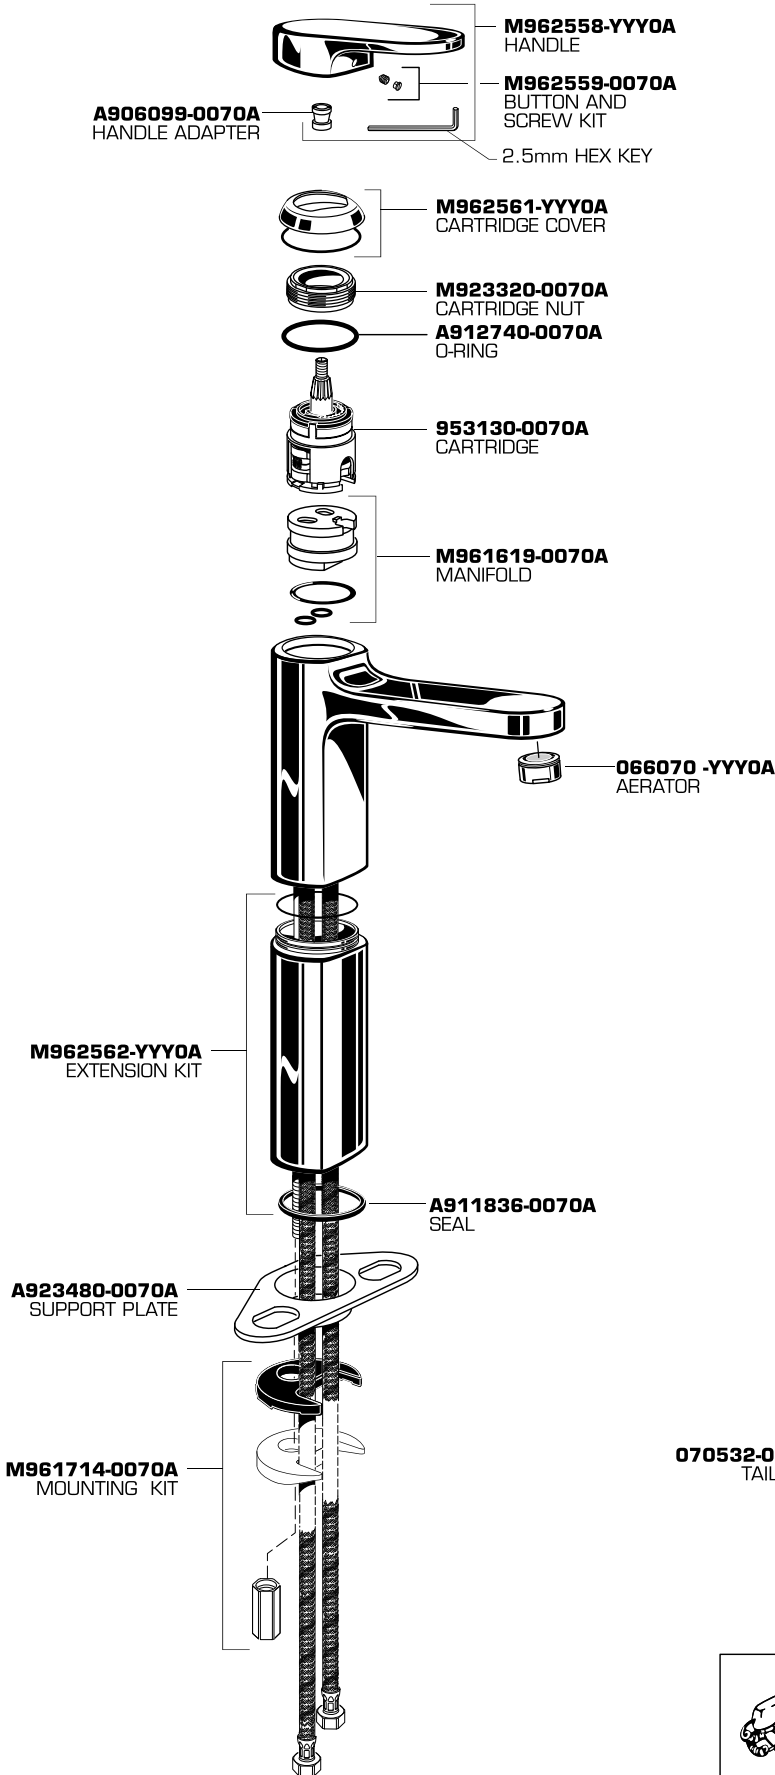

American Standard

MOMENTS VESSEL FITTING

MODEL NUMBER

2506.15X

Replace the "YYY" with appropriate finish code

CHROME	002
STAINLESS STEEL	075

HOT LINE FOR HELP
 For toll-free information and answers to your questions, call:
 1 (800) 442-1902
 Weekdays 8:00 a.m. to 6:00 p.m. EST
 IN MEXICO 01-800-839-12-00
 IN CANADA 1-800-387-0369 (TORONTO 1-905-306-1093)
 Weekdays 8:00 a.m. to 7:00 p.m. EST