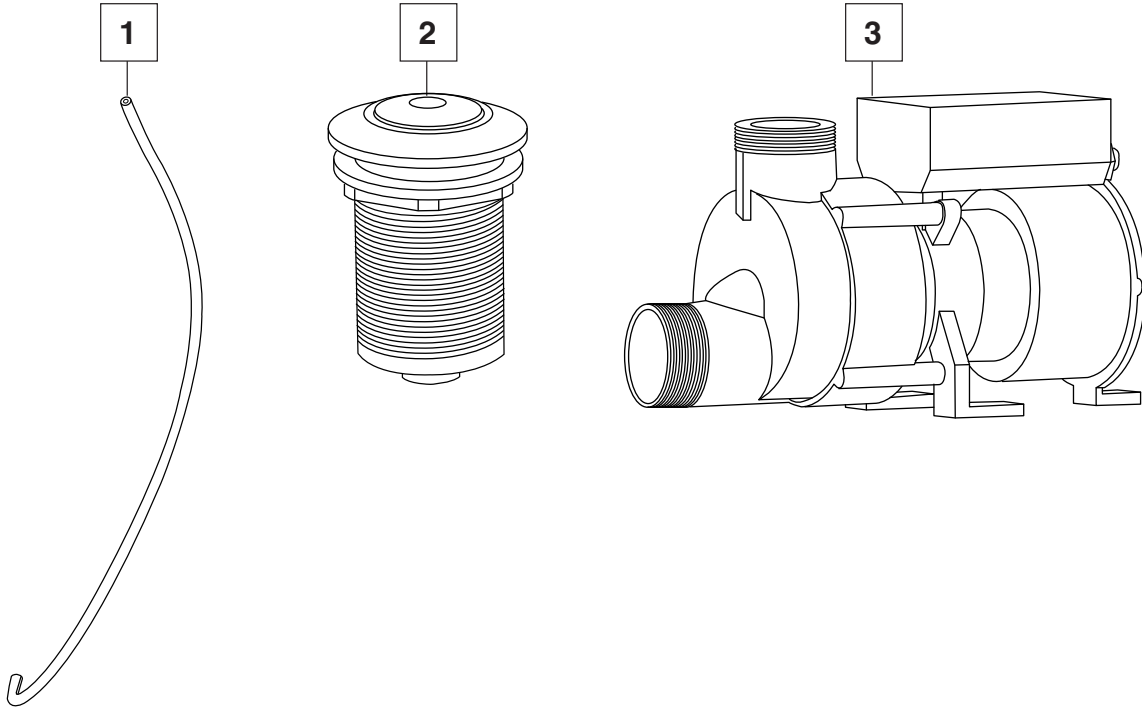

CADET® 5' x 32"
STANDARD WHIRLPOOL

MODEL NUMBERS:
2770.018W

NO.	DESCRIPTION	PART #	AVAILABLE COLOR	QTY
1	Luxury Jet Cover & Nozzle Assembly — Small	754468-201.XXX0A	011, 020, 021, 222	1
2	Luxury Jet Cover & Nozzle Assembly — Large	754477-201.XXX0A	011, 020, 021, 222	1
3	Kit: Clean Small Jet Body & Threaded Escutcheon, Standard PVC	755009-101.0070A	N/A	1
4	Kit: Clean Large Jet Body & Threaded Escutcheon, Standard PVC	755010-101.0070A	N/A	1
5	Submersible Air Volume Control Cap	753665-201.XXX0A	011, 020, 021, 178, 222	1
6	Kit: Submersible Air Control, Manifold & Escutcheon, Standard PVC	755012-101.0070A	N/A	1
7	Kit: NuWhirl Suction Fitting, Elbow, Body, Tubing Assembly & Clamp	755017-101.XXX0A	011, 020, 021, 178, 222	1
8	Kit: 3/8" Hose Kit, Standard PVC with couplings (not shown)	755026-101.0070A	N/A	2 FT
9	Kit: 1" Hose Kit, Standard PVC with couplings (not shown)	755027-101.0070A	N/A	2 FT
10	Discharge Tee Standard PVC	047438-0070A	N/A	1
11	Pump Suction/Discharge Coup Standard PVC	047186-0070A	N/A	1

Available Colors: 011 - Artic White, 020 - White, 021 - Bone, 178 - Black, 222 - Linen

CADET® 5' x 32"
STANDARD WHIRLPOOL

MODEL NUMBERS:
2770.018W

NO.	DESCRIPTION	PART #	AVAILABLE COLOR	QTY
1	Air Actuator Tubing - 3FT.	047602-0070A		1
2	Air Actuator	752439-XXX0A	011, 020, 021, 222	1
3	WOW pump - 1.25 HPR	752538-0070A		1
Available Colors: 011 - Artic White, 020 - White, 021 - Bone, 222 - Linen				