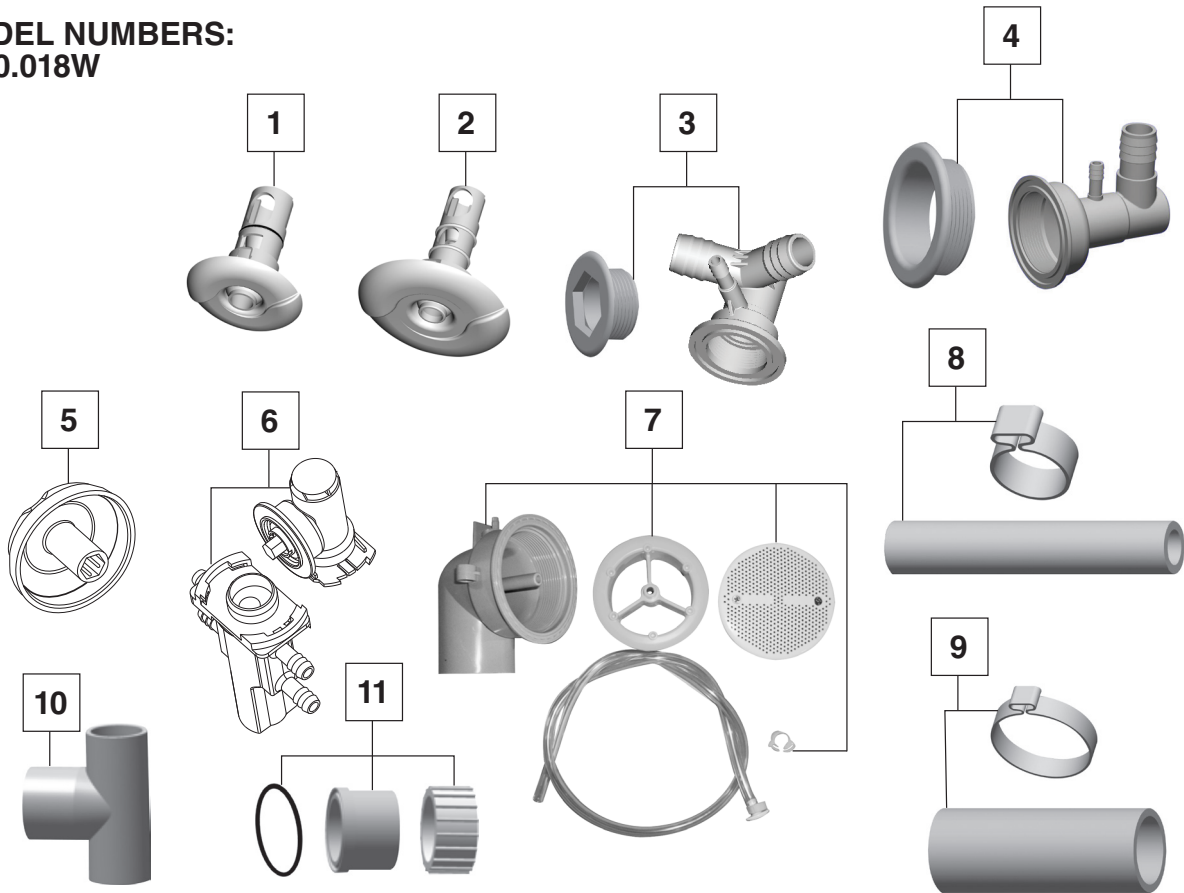

CADET® 5' x 32"
STANDARD WHIRLPOOL

MODEL NUMBERS:
2770.018W

NO.	DESCRIPTION	PART #	AVAILABLE COLOR	QTY
1	Luxury Jet Cover & Nozzle Assembly — Small	754468-201.XXX0A	011, 020, 021, 222	1
2	Luxury Jet Cover & Nozzle Assembly — Large	754477-201.XXX0A	011, 020, 021, 222	1
3	Kit: Clean Small Jet Body & Threaded Escutcheon, Standard PVC	755009-101.0070A	N/A	1
4	Kit: Clean Large Jet Body & Threaded Escutcheon, Standard PVC	755010-101.0070A	N/A	1
5	Submersible Air Volume Control Cap	753665-201.XXX0A	011, 020, 021, 178, 222	1
6	Kit: Submersible Air Control, Manifold & Escutcheon, Standard PVC	755012-101.0070A	N/A	1
7	Kit: NuWhirl Suction Fitting, Elbow, Body, Tubing Assembly & Clamp	755017-101.XXX0A	011, 020, 021, 178, 222	1
8	Kit: 3/8" Hose Kit, Standard PVC with couplings (not shown)	755026-101.0070A	N/A	2 FT
9	Kit: 1" Hose Kit, Standard PVC with couplings (not shown)	755027-101.0070A	N/A	2 FT
10	Discharge Tee Standard PVC	047438-0070A	N/A	1
11	Pump Suction/Discharge Coup Standard PVC	047186-0070A	N/A	1

Available Colors: 011 - Artic White, 020 - White, 021 - Bone, 178 - Black, 222 - Linen

CADET® 5' x 32"
STANDARD WHIRLPOOL

MODEL NUMBERS:
2770.018W

NO.	DESCRIPTION	PART #	AVAILABLE COLOR	QTY
1	Air Actuator Tubing - 3FT.	047602-0070A		1
2	Air Actuator	752439-XXX0A	011, 020, 021, 222	1
3	WOW pump - 1.25 HPR	752538-0070A		1
Available Colors: 011 - Artic White, 020 - White, 021 - Bone, 222 - Linen				