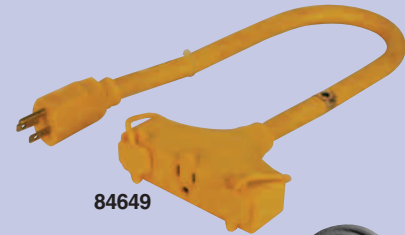

MARS Pigtails/Replacement Cords - 13 Amp, 125V

MARS NO.	DESCRIPTION	CASE QTY.
84669	16/3 pigtail 3 ft. SPT-3 RT	50
84670	16/3 pigtail 6 ft. SPT-3 RT	50
84671	16/3 pigtail 8 ft. SPT-3 RT	50
84673	16/3 pigtail 3 ft. SPT-3 STR	50
84674	16/3 pigtail 6 ft. SPT-3 STR	50
84679	16/3 pigtail 6 ft. SJT-BL STR	50
84681	14/3 pigtail 6 ft. SJT-BL STR	50

84669-71

Power Block Type Extension Cords, 15a-125V - UL listed

MARS NO.	DESCRIPTION	CASE QTY.
84649	Power block ext. 12/3 sjtwa, 2 foot	4

Outdoor Heavy Duty Ext. Cords, Orange - UL Listed - SJTWA

MARS NO.	DESCRIPTION	CASE QTY.
84652	Outdoor ext. 16/3, 13a-125V, 25 foot	24
84653	Outdoor ext. 14/3, 15a-125V, 25 foot	14
84655	Outdoor ext. 16/3, 13a-125V, 50 foot	12
84656	Outdoor ext. 14/3, 15a-125V, 50 foot	10
84657	Outdoor ext. 12/3, 15a-125V, 50 foot	6
84658	Outdoor ext. 16/3, 10a-125V, 100 foot	6
84659	Outdoor ext. 14/3, 13a-125V, 100 foot	6