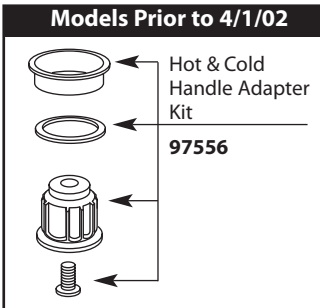

MONTICELLO® Two-Handle Lavatory Faucet

MODEL	HANDLE	FINISH
4551	Lever	Chrome
4551BN	Lever	Brushed Nickel
4551CP	Lever	Chrome/Pol. Brass
4551CPC	Lever	Chrome/Porcelain
4551P	Lever	Polished Brass
4551W	Lever	Glacier
4551PM	Lever	Platinum
4551PMC	Lever	Platinum/Chrome
4551ST	Lever	Satine
4551STP	Lever	Satine/Pol. Brass
84200	Lever	Chrome
84200BN	Lever	Brushed Nickel
84200ORB	Lever	Oil Rubbed Bronze
84200PM	Lever	Platinum/Chrome
84204	Lever	Chrome/Porcelain
84206	Lever	Chrome/Pol. Brass
84210	Lever	Pol. Brass
84210PM	Lever	Platinum/Pol. Brass

MODEL	HANDLE	FINISH
84210ST	Lever	Satine/Pol. Brass
84212ST	Lever	Satine
84214	Lever	Pol. Brass/Porcelain

DISCONTINUED SKUS		
4550	Lever	Chrome
4550CP	Lever	Chrome/Pol. Brass
4550P	Lever	Polished Brass
4550W	Lever	Glacier
R4550	Lever	Chrome
R4550P	Lever	Pol. Brass
R4550PM	Lever	Platinum
R4550ST	Lever	Satine
A4550	Accent	Chrome
A4550P	Accent	Polished Brass
A4550PM	Accent	Platinum
A4550ST	Accent	Satine
A4550BP	Accent	Black Opal

* Lever Handle Insert Kit (2)

97557 Chrome

Washer Kit
97274

Small Chassis
100566

Handle Adapter kit
100561 Hot & Cold Handle Adapter Kit

* Lift Rod, Strap and Clip Assembly Kit
2011 Chrome

Cartridge Nut
97535

Replacement Cartridge
1224

* Hub & Elbow Assembly
(Includes cartridge nut & escstcheon nut)

100553 Hot
100552 Cold

* Aerator Kit
100112 Chrome

Deck Gasket Kit
97564

Hardware Package
13678

* Pop-Up Plug & O-Ring
103459

O-Ring
103460

* Drain Seat
103458

■ Order by Part Number

* See Chart on Next Page for Other Available Finishes