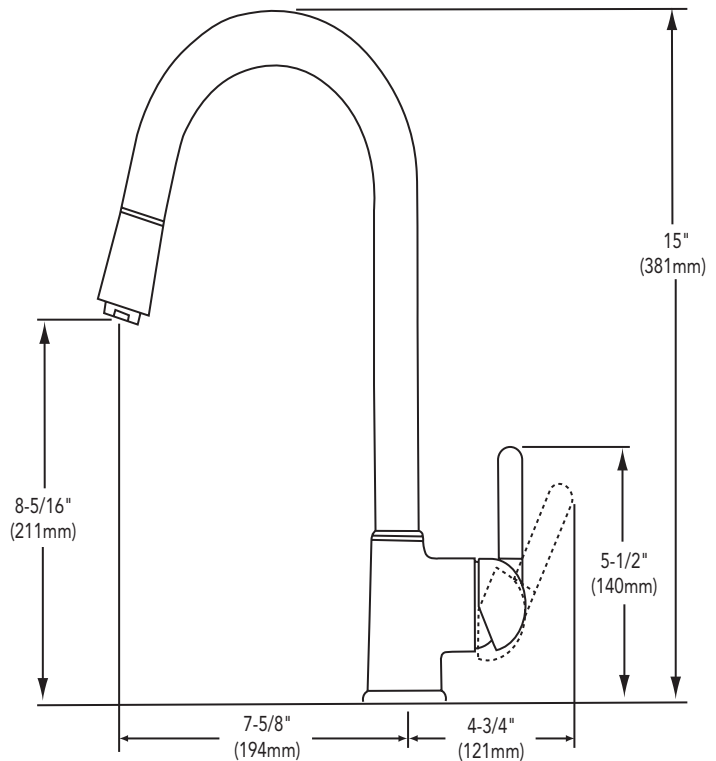

**Moda® Single Handle Kitchen Faucet
Model LK7322**

FEATURES

- Single hole top mount installation
  - 1-1/2" (38mm) diameter faucet hole required
  - Maximum countertop thickness 1-1/2" (38mm)
- Single-lever with pull-down spray
- 140° swing from center spout body with solid brass construction
- Removable ceramic disc cartridge
- Flexible supply tubes with 1/2" (13mm) male I.P.S. adapters.
- Available in the following colors & finishes
  - Chrome LK7322CR
  - Brushed chrome LK7322BC
  - Brushed nickel LK7322NK
- Ship Wt. 9 lbs. (4.1Kg)
- Due to the weight of this faucet, Elkay recommends that it be installed to an 18" (457mm) gauge stainless steel sink (or heavier) or to a solid surface countertop
- Maximum flow rate
  - 2.5 GPM/9.5 L/min at 80 P.S.I.G
  - 2.2 GPM/8.3 L/min at 60 P.S.I.G

WARRANTY

- Limited Lifetime

COMPLIES WITH:

- ANSI/NSF61-CERTIFIED
- ASME A112.18.1-05/CSA B125.1-2005-CERTIFIED
- CA AB1953/VT S152
- cUPC-CERTIFIED
- UPC-CERTIFIED

SEE OTHER SIDE FOR REPLACEMENT PARTS