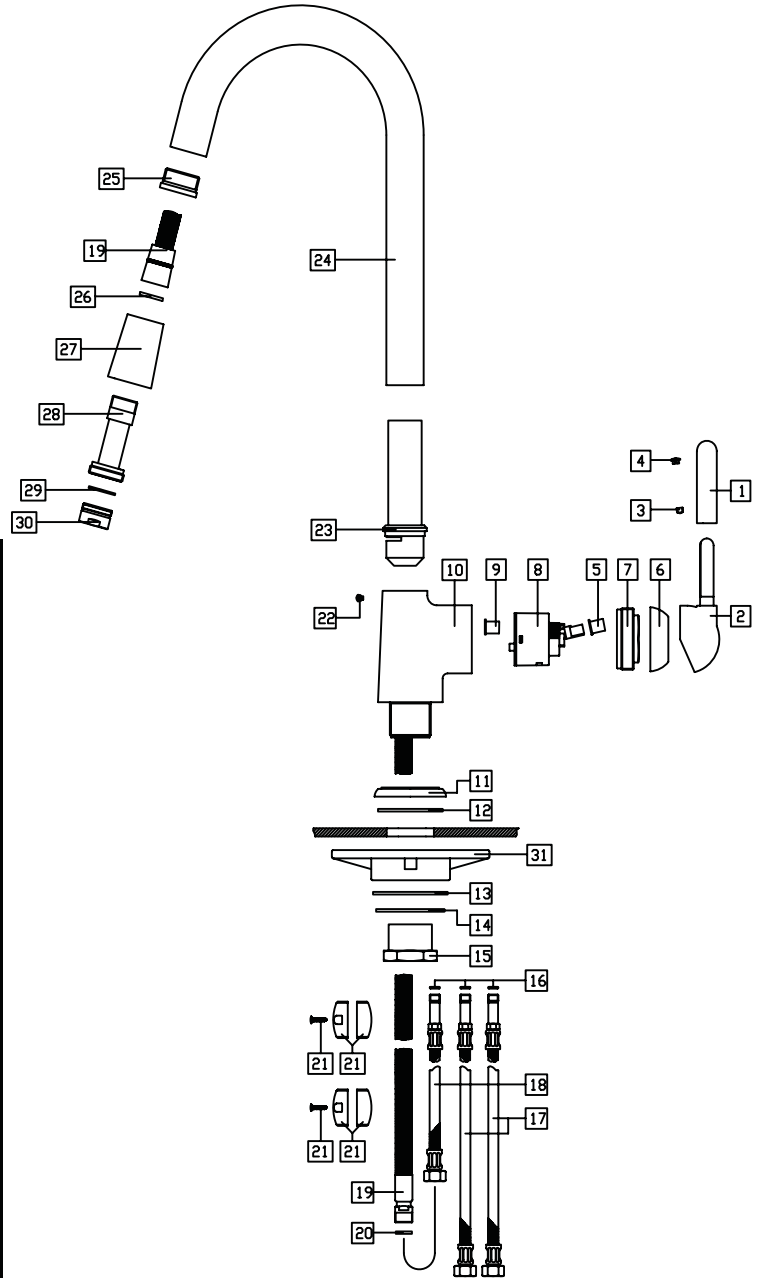

**Moda® Single Handle Kitchen Faucet
Model LK7322****FEATURES**

- Single hole top mount installation
 - 1-1/2" (38mm) diameter faucet hole required
 - Maximum countertop thickness 1-1/2" (38mm)
- Single-lever with pull-down spray
- 140° swing from center spout body with solid brass construction
- Removable ceramic disc cartridge
- Flexible supply tubes with 1/2" (13mm) male I.P.S. adapters.
- Available in the following colors & finishes
 - Chrome LK7322CR
 - Brushed chrome LK7322BC
 - Brushed nickel LK7322NK
- Ship Wt. 9 lbs. (4.1Kg)
- Due to the weight of this faucet, Elkay recommends that it be installed to an 18" (457mm) gauge stainless steel sink (or heavier) or to a solid surface countertop
- Maximum flow rate
 - 2.5 GPM/9.5 L/min at 80 P.S.I.G
 - 2.2 GPM/8.3 L/min at 60 P.S.I.G

ITEM	PART	DESCRIPTION
1		
2	A55966R - CHROME	LEVER HANDLE ASSEMBLY
3	A55967R - BRUSHED NICKEL	
4	A55968R - BRUSHED CHROME	
5		
6	N/A	N/A
7		
8	A56105R	CARTRIDGE
9	A56117R	GREEN WASHER
10	N/A	N/A
11		
12		
13	A56027R	HARDWARE
14		
15		
16	A56101R	
17		SUPPLY HOSES (1 PAIR, 1 RED & 1 BLUE)
18	N/A	N/A
19	A56119R	PULLOUT HOSE
20		
21	N/A	N/A
22		
23	A56003R - CHROME A56004R - BRUSHED NICKEL A56005R - BRUSHED CHROME	SPOUT ASSEMBLY
24		
25		
26	A56108R - CHROME	HAND SHOWER ASSEMBLY (INCLUDES AERATOR ASSY)
27	A56121R - BRUSHED NICKEL	
28	A56122R - BRUSHED CHROME	
29	A56051R - CHROME A56052R - BRUSHED NICKEL	AERATOR ASSEMBLY
30	A56053R - BRUSHED CHROME	
31	N/A	N/A