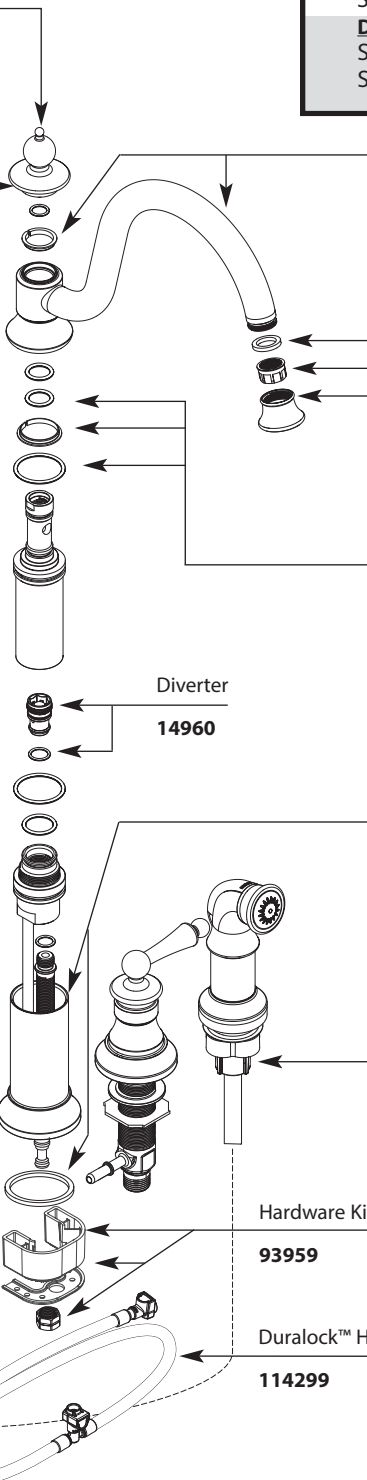

1. Stem Extension Kit, Hot & Cold
2. 174290

1. Cartridge
2. 1234

1. Hardware Kit
2. 103759
3. Hardware Kit
4. 12715

1. Duralock™ Quick Connection
2. 136102

1. Deck Extension Kit
2. 137114

1. Spout Kit
2. 116641 Chrome
   - 116641CSL Classic Stainless
   - 116641SL Stainless
   - 116641WR Wrought Iron
   - 116641NL Nickel
   - 116641ORB Oil Rubbed Bronze
   - 116641SRS Spot Resist Stainless

1. Aerator Kit
2. 116618 (2.2 gpm) Chrome
   - 116618CSL (2.2 gpm) Classic Stainless
   - 116618BN (2.2 gpm) Stainless
   - 116618WR (2.2 gpm) Wrought Iron
   - 116618NL (2.2 gpm) Nickel
   - 116618ORB (2.2 gpm) Oil Rubbed Bronze
   - 116618SRS (2.2 gpm) Spot Resist Stainless

1. Aerator Kit
2. 101029 (1.5 gpm) Chrome
   - 101029CSL (1.5 gpm) Classic Stainless
   - 101029BN (1.5 gpm) Stainless
   - 101029WR (1.5 gpm) Wrought Iron
   - 101029NL (1.5 gpm) Nickel
   - 101029ORB (1.5 gpm) Oil Rubbed Bronze
   - 101029SRS (1.5 gpm) Spot Resist Stainless

1. Spout Escutcheon Kit
2. 116642 Chrome
   - 116642CSL Classic Stainless
   - 116642SL Stainless
   - 116642WR Wrought Iron
   - 116642NL Nickel
   - 116642ORB Oil Rubbed Bronze
   - 116642SRS Spot Resist Stainless

FOR MODELS WITH QUICK CONNECTION

Spray Head, Hose, and Hose Guide

- 136104 Chrome
- 136104CSL Classic Stainless
- 136104SL Stainless
- 136104WR Wrought Iron
- 136104NL Nickel
- 136104ORB Oil Rubbed Bronze
- 136104SRS Spot Resist Stainless

FOR MODELS WITH THREADED CONNECTION

1. Protege Side Spray
2. 141000 Chrome
   - 141000SL Stainless
   - 141000WR Wrought Iron
   - 141000NL Nickel
   - 141000ORB Oil Rubbed Bronze

1. Diverter
2. 14960

1. Hardware Kit
2. 93959

1. Duralock™ Hose
2. 114299