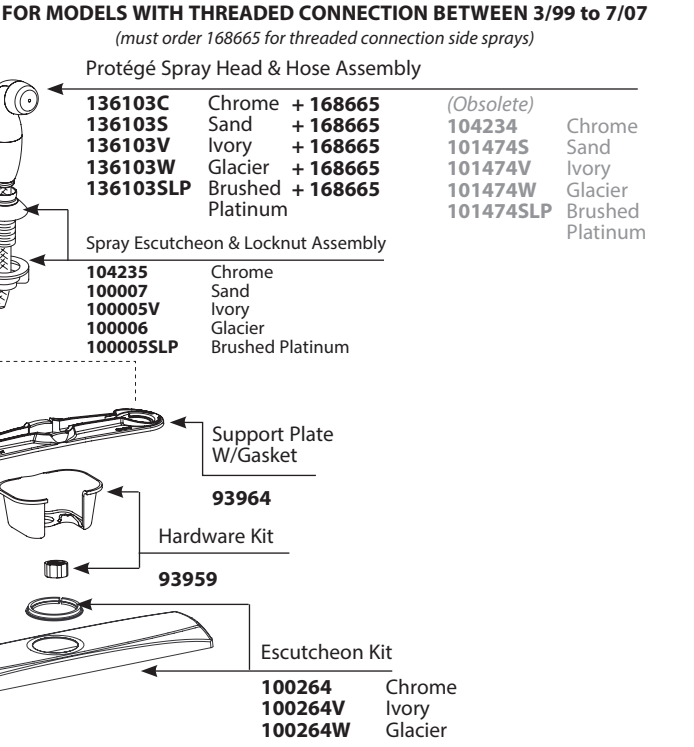

CHATEAU® Single-Handle Kitchen Faucet		
MODEL		FINISH
7425	4" Supplies w/o Spray	Chrome
7425BC	4" Supplies w/o Spray	Brushed Chrome
7425W	4" Supplies w/o Spray	Glacier
67425	4" Supplies w/o Spray	Chrome
7430	4" Supplies w/ Spray	Chrome
7430BC	4" Supplies w/ Spray	Brushed Chrome
7430W	4" Supplies w/ Spray	Glacier
67430	4" Supplies w/ Spray	Chrome
87430	4" Supplies w/ Spray	Chrome
DISCONTINUED SKUS		
7442	4" Supplies w/ Spray	Chrome
7425S	4" Supplies w/o Spray	Sand
7425SLP	4" Supplies w/o Spray	Brushed Platinum
7425V	4" Supplies w/o Spray	
Ivory		
7426	4" Supplies w/ Swing 'N' Spray	Chrome
7430S	4" Supplies w/ Spray	Sand
7430V	4" Supplies w/ Spray	Ivory
7430SLP	4" Supplies w/ Spray	Brushed Platinum
67424	16" Supplies w/o Spray	Chrome
67433	16" Supplies w/ Spray	Chrome
67442	4" Supplies w/ Spray	Chrome
87430SLP	4" Supplies w/ Spray	Brushed Platinum
87430V	4" Supplies w/ Spray	Ivory
87430W	4" Supplies w/ Spray	Glacier

MODELS SOLD BEFORE MARCH 1999			
Spray Head & Hose Assembly			
170926C	Chrome	+ 168665	+ 104235
170926S	Sand	+ 168665	+ 100007
170926W	Glacier	+ 168665	+ 100006
<i>(Obsolete)</i>			
1873	Black		
1873S	Sand		
1873W	Glacier