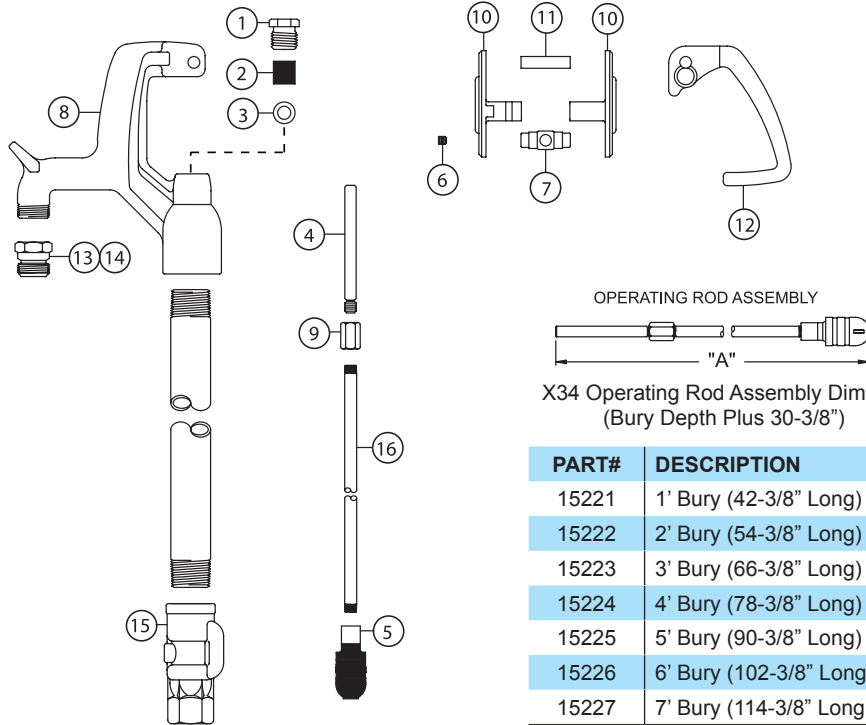

WOODFORD

PART#	DESCRIPTION
15221	1' Bury (42-3/8" Long)
15222	2' Bury (54-3/8" Long)
15223	3' Bury (66-3/8" Long)
15224	4' Bury (78-3/8" Long)
15225	5' Bury (90-3/8" Long)
15226	6' Bury (102-3/8" Long)
15227	7' Bury (114-3/8" Long)

MODEL X34 PARTS LIST

ITEM	PART#	DESCRIPTION
	15037	Head Assembly - Complete (Includes Items 1-4, 6-13)
1	10100	Packing Nut
2	10101	Packing
3	10102	Packing Support Washer
4	10104	Brass Rod Stem
5	10108	Plunger
	15050	Pivot Assembly (Includes Items 6 & 7)
6	10158	Pivot Set Screw
7	10159	Pivot
8	15021	Head & Nozzle Assembly (Includes Item 13)
9	10481	Coupling Nut
10	*	Links - (Replace with RK-WXL)
11	10142	Handle Pin
12	10227	Handle (Blue)
13	10004	3/4" Brass Hose Nozzle (Standard)
14	10007	1" Brass Hose Nozzle (Optional)
15	10018	Valve Body

ITEM	PART#	DESCRIPTION
16	X34 - 3/8"	Operating Rod (Bury Depth & Length)
	10471	1' Bury (36-11/16" Long)
	10472	2' Bury (48-11/16" Long)
	10473	3' Bury (60-11/16" Long)
	10474	4' Bury (72-11/16" Long)
	10475	5' Bury (84-11/16" Long)
	10476	6' Bury (96-11/16" Long)
	10477	7' Bury (108-11/16" Long)
	RK-X34	Repair Kit (Includes Items 1-7)
	*RK-WXL	Steel Link Repair Kit (Interchangeable with Items 10 & 11)