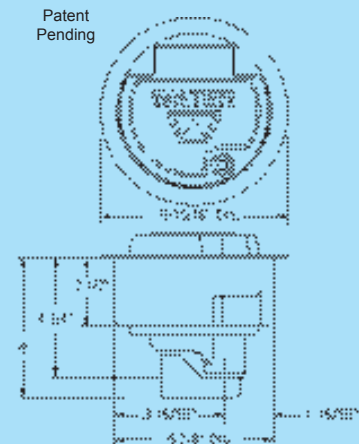

MODEL 79/B79/RB79 PARTS LIST

ITEM	PART#	DESCRIPTION
1A	50009	Tee Key
1B	50010	Long Tee Key (Box Models)
2	30109 30107	Packing Nut - chrome Packing Nut - brass
3	30247	EPDM Packing
4	55183 55182	Head Nut Assembly - chrome Head Nut Assembly - brass
5	55105	Yoke Nut & Valve Assembly
6	37HF-CH 37HF-BR	Backflow Preventer - chrome Backflow Preventer - brass
7	51049	Truss Head Screws (4)
8	74BX	Square Box/Door Assembly - chrome standard
9	RB74BX	Round Box/Door Assembly - chrome
	RK-75	Chrome Repair Kit (Includes Items 1-5)

**Model 79
 Rough-In
 Dimensions**

**Model B79
 Rough-In
 Dimensions**

**Model RB79
 Rough-In
 Dimensions**

Manufactured under one or more of the following patents: U.S. Patents: 3,414,001; 4,178,956; 4,316,481; 4,532,954
 D216,790; D216,791; D277,365; D277,366; Canada Patents: 852,529; 865,995; 1,146,438