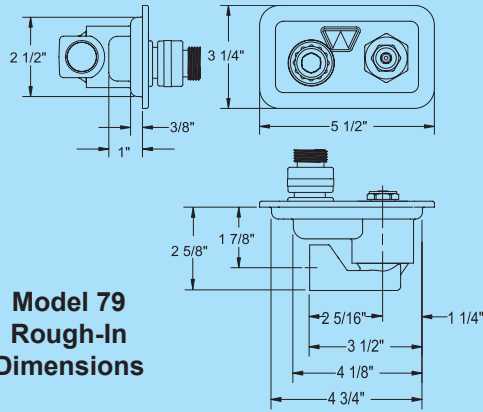

WOODFORD

Woodford
Excellence
 Since 1929
 Proudly Made In The U.S.A.

**Mounting Bracket
 Included With B79**

Adjust and fasten bracket in stud wall. Attach box assembly to bracket for easy installation.

Patent Pending

MODEL 79/B79/RB79 PARTS LIST

ITEM	PART#	DESCRIPTION
1A	50009	Tee Key
1B	50010	Long Tee Key (Box Models)
2	30109 30107	Packing Nut - chrome Packing Nut - brass
3	30247	EPDM Packing
4	55183 55182	Head Nut Assembly - chrome Head Nut Assembly - brass
5	55105	Yoke Nut & Valve Assembly
6	37HF-CH 37HF-BR	Backflow Preventer - chrome Backflow Preventer - brass
7	51049	Truss Head Screws (4)
8	74BX	Square Box/Door Assembly - chrome standard
9	RB74BX	Round Box/Door Assembly - chrome
	RK-75	Chrome Repair Kit (Includes Items 1-5)

**Model 79
 Rough-In
 Dimensions**

**Model B79
 Rough-In
 Dimensions**

**Model RB79
 Rough-In
 Dimensions**

Manufactured under one or more of the following patents: U.S. Patents: 3,414,001; 4,178,956; 4,316,481; 4,532,954
 D216,790; D216,791; D277,365; D277,366; Canada Patents: 852,529; 865,995; 1,146,438