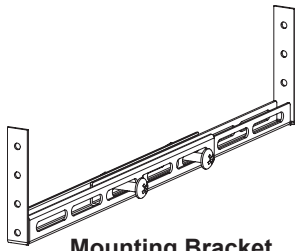

WOODFORD

Woodford
Excellence
 Since 1929
 Proudly Made In The U.S.A.

**Mounting Bracket
 Included With B79**

Adjust and fasten bracket in stud wall. Attach box assembly to bracket for easy installation.

Patent Pending

MODEL 79/B79/RB79 PARTS LIST

ITEM	PART#	DESCRIPTION
1A	50009	Tee Key
1B	50010	Long Tee Key (Box Models)
2	30109 30107	Packing Nut - chrome Packing Nut - brass
3	30247	EPDM Packing
4	55183 55182	Head Nut Assembly - chrome Head Nut Assembly - brass
5	55105	Yoke Nut & Valve Assembly
6	37HF-CH 37HF-BR	Backflow Preventer - chrome Backflow Preventer - brass
7	51049	Truss Head Screws (4)
8	74BX	Square Box/Door Assembly - chrome standard
9	RB74BX	Round Box/Door Assembly - chrome
	RK-75	Chrome Repair Kit (Includes Items 1-5)