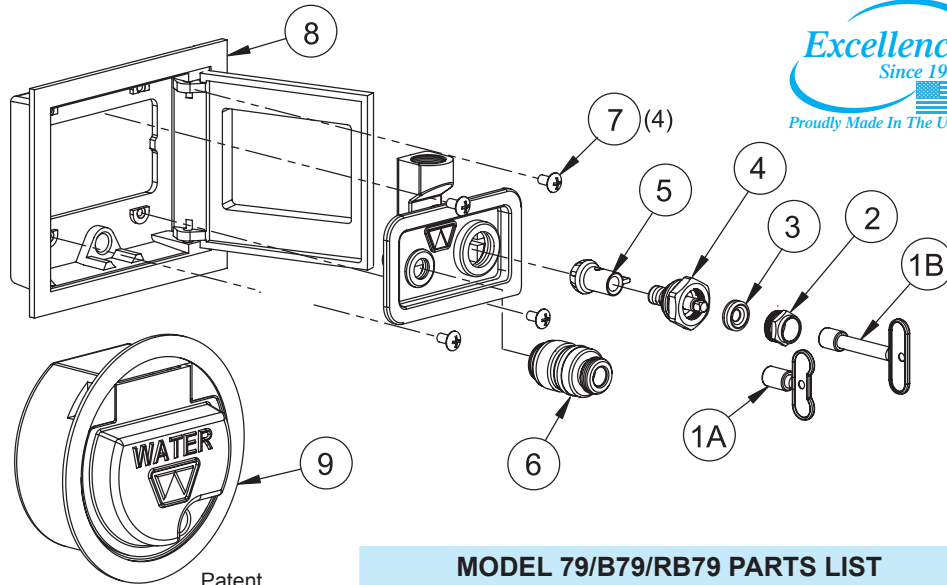

WOODFORD

Woodford
Excellence
 Since 1929
 Proudly Made In The U.S.A.

**Mounting Bracket
 Included With B79**

Adjust and fasten bracket in stud wall. Attach box assembly to bracket for easy installation.

Patent Pending

MODEL 79/B79/RB79 PARTS LIST

ITEM	PART#	DESCRIPTION
1A	50009	Tee Key
1B	50010	Long Tee Key (Box Models)
2	30109 30107	Packing Nut - chrome Packing Nut - brass
3	30247	EPDM Packing
4	55183 55182	Head Nut Assembly - chrome Head Nut Assembly - brass
5	55105	Yoke Nut & Valve Assembly
6	37HF-CH 37HF-BR	Backflow Preventer - chrome Backflow Preventer - brass
7	51049	Truss Head Screws (4)
8	74BX	Square Box/Door Assembly - chrome standard
9	RB74BX	Round Box/Door Assembly - chrome
	RK-75	Chrome Repair Kit (Includes Items 1-5)

**Model 79
 Rough-In
 Dimensions**

**Model B79
 Rough-In
 Dimensions**

**Model RB79
 Rough-In
 Dimensions**

Manufactured under one or more of the following patents: U.S. Patents: 3,414,001; 4,178,956; 4,316,481; 4,532,954
 D216,790; D216,791; D277,365; D277,366; Canada Patents: 852,529; 865,995; 1,146,438