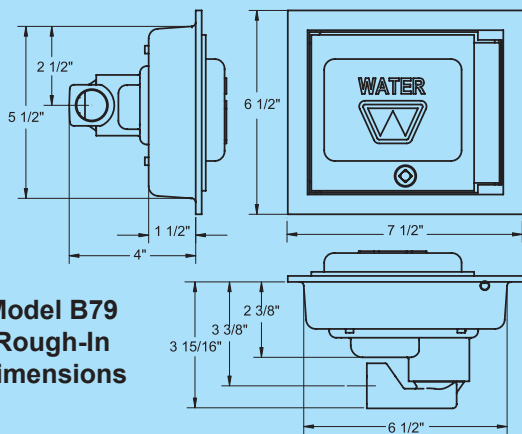

WOODFORD

Woodford
Excellence
 Since 1929
 Proudly Made In The U.S.A.

**Mounting Bracket
 Included With B79**

Adjust and fasten bracket in stud wall. Attach box assembly to bracket for easy installation.

Patent Pending

MODEL 79/B79/RB79 PARTS LIST

ITEM	PART#	DESCRIPTION
1A	50009	Tee Key
1B	50010	Long Tee Key (Box Models)
2	30109 30107	Packing Nut - chrome Packing Nut - brass
3	30247	EPDM Packing
4	55183 55182	Head Nut Assembly - chrome Head Nut Assembly - brass
5	55105	Yoke Nut & Valve Assembly
6	37HF-CH 37HF-BR	Backflow Preventer - chrome Backflow Preventer - brass
7	51049	Truss Head Screws (4)
8	74BX	Square Box/Door Assembly - chrome standard
9	RB74BX	Round Box/Door Assembly - chrome
	RK-75	Chrome Repair Kit (Includes Items 1-5)

**Model 79
 Rough-In
 Dimensions**

**Model B79
 Rough-In
 Dimensions**

**Model RB79
 Rough-In
 Dimensions**

Manufactured under one or more of the following patents: U.S. Patents: 3,414,001; 4,178,956; 4,316,481; 4,532,954
 D216,790; D216,791; D277,365; D277,366; Canada Patents: 852,529; 865,995; 1,146,438