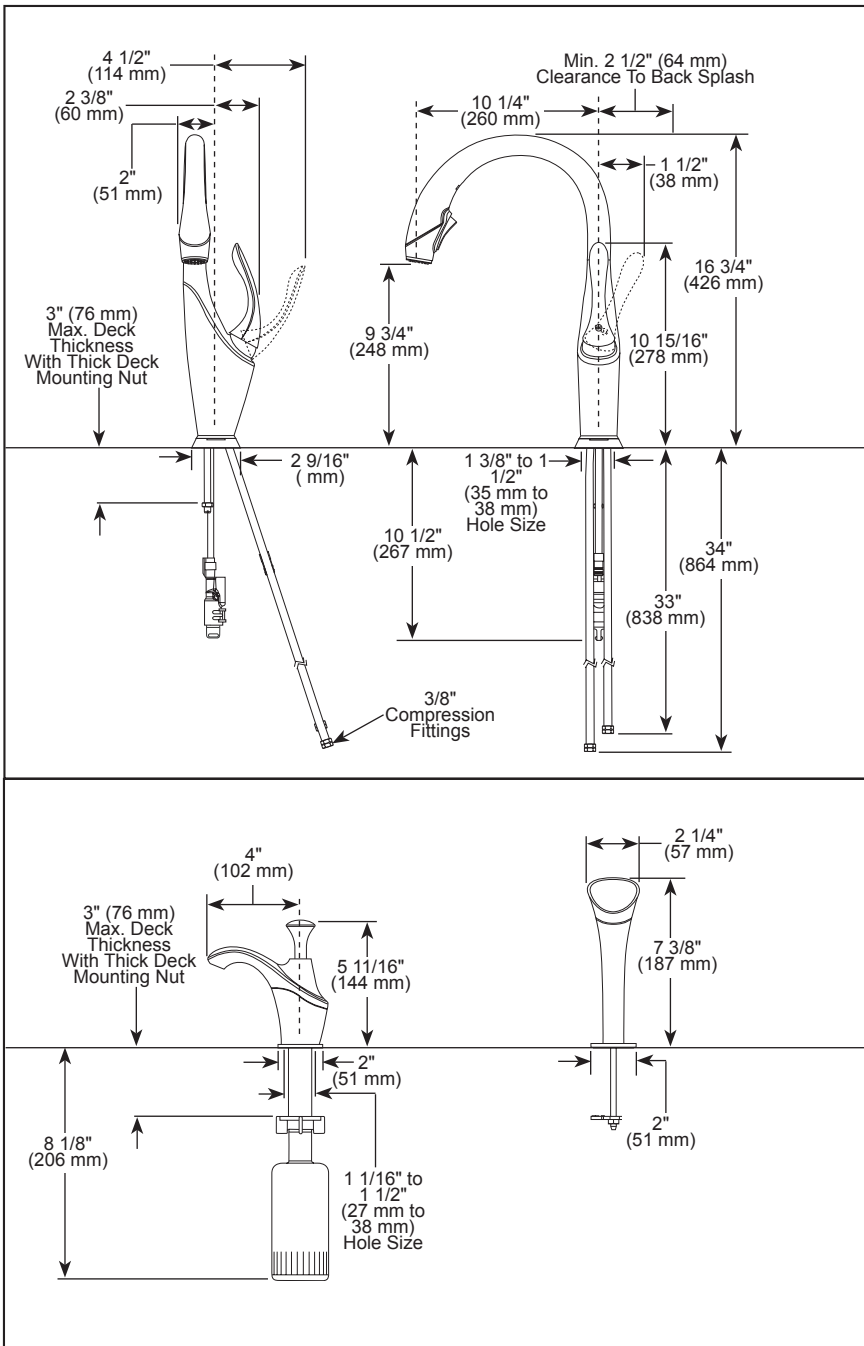

Submitted Model No.: _____
 Specific Features: _____

▲ Designate proper finish suffix

BRIZO® KITCHEN FAUCETS

- Vuelo® Collection
- Single Handle Deck Mount
- 2-Function Pull-Down
- Single, 2, or 3 Hole Sink Applications
- Centermount
- Optional Vase and Soap Dispenser
- MagneDock® Magnetic Docking

STANDARD SPECIFICATIONS:

- Maximum 1.8 gpm @ 60 psi, 6.8 L/min @ 414 kPa
- Single handle, 2-function pull-down kitchen faucets for mounting on single, two, and three hole sinks (with optional accessory order).
- SmartTouch® on/off functionality.
- On-off indicator light also signals when batteries run low.
- 16 3/4" (426 mm) high, 10 1/4" (260 mm) long, spout swings 360°.
- Lever handle. Control mechanism shall be full-motion valve cartridge.
- Touch-Clean® sprayhead.
- Quick connect hoses.
- Pull-down wand operates in an aerated or spray mode via ergonomic button.
- MagneDock® magnetic docking.
- Thin deck mounting aid to help secure product if used on thin sinks.
- Spacer for mounting nut to reduce number of turns required for installation.
- Mounting wrench to assist in tightening mounting nut securely.
- Hose travels inside mounting shank so it will not interfere with deck edges.