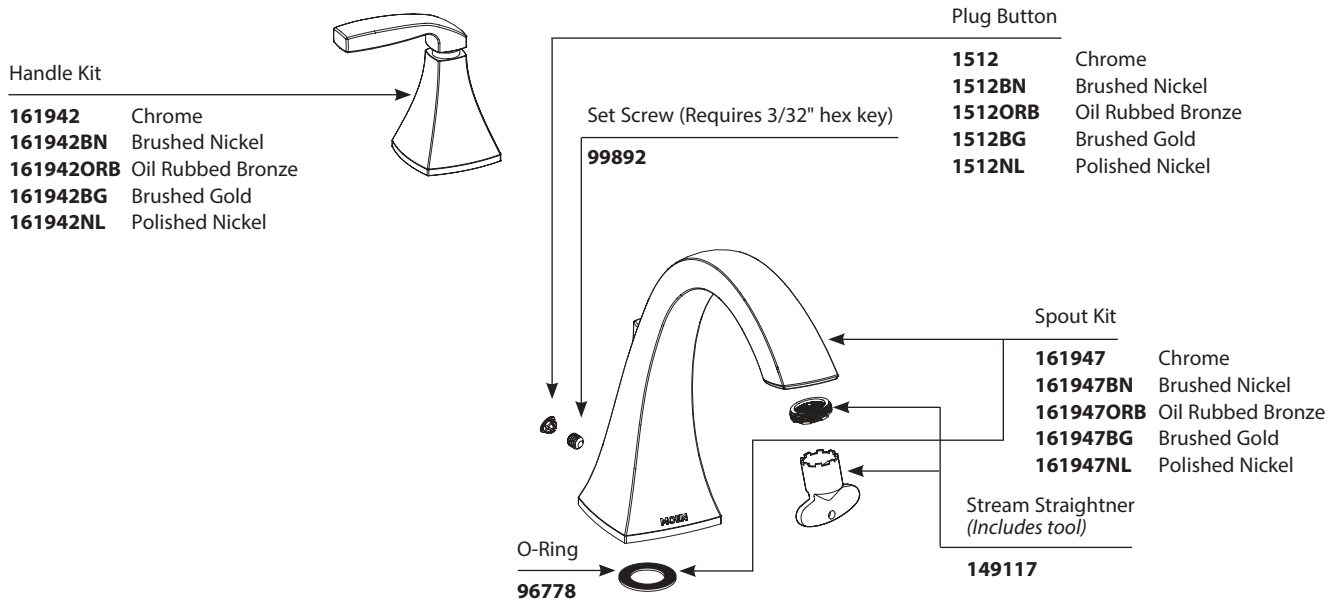

■ Order by Part Number

■ Trim can be used with either the 4792, 4793, 4796, 4797, 4798, 4992, 4993, 4996, 4997, 4999, 64997, or 64999 valve

VOSS™		
Two Handle Roman Tub Faucet Trim		
MODEL	HANDLE	FINISH
T693	Lever	Chrome
T693BN	Lever	Brushed Nickel
T693ORB	Lever	Oil Rubbed Bronze
T693BG	Lever	Brushed Gold
T693NL	Lever	Polished Nickel

Available separately for adjustable roman tub valves

Stem Extension Kit
(for valves sold before 5/12)

161774

Optional: Red & Blue Temp. Ind. Rings

- 161956 For Oil Rubbed Bronze
- 129707 For Chrome, Brushed Nickel and Brushed Gold