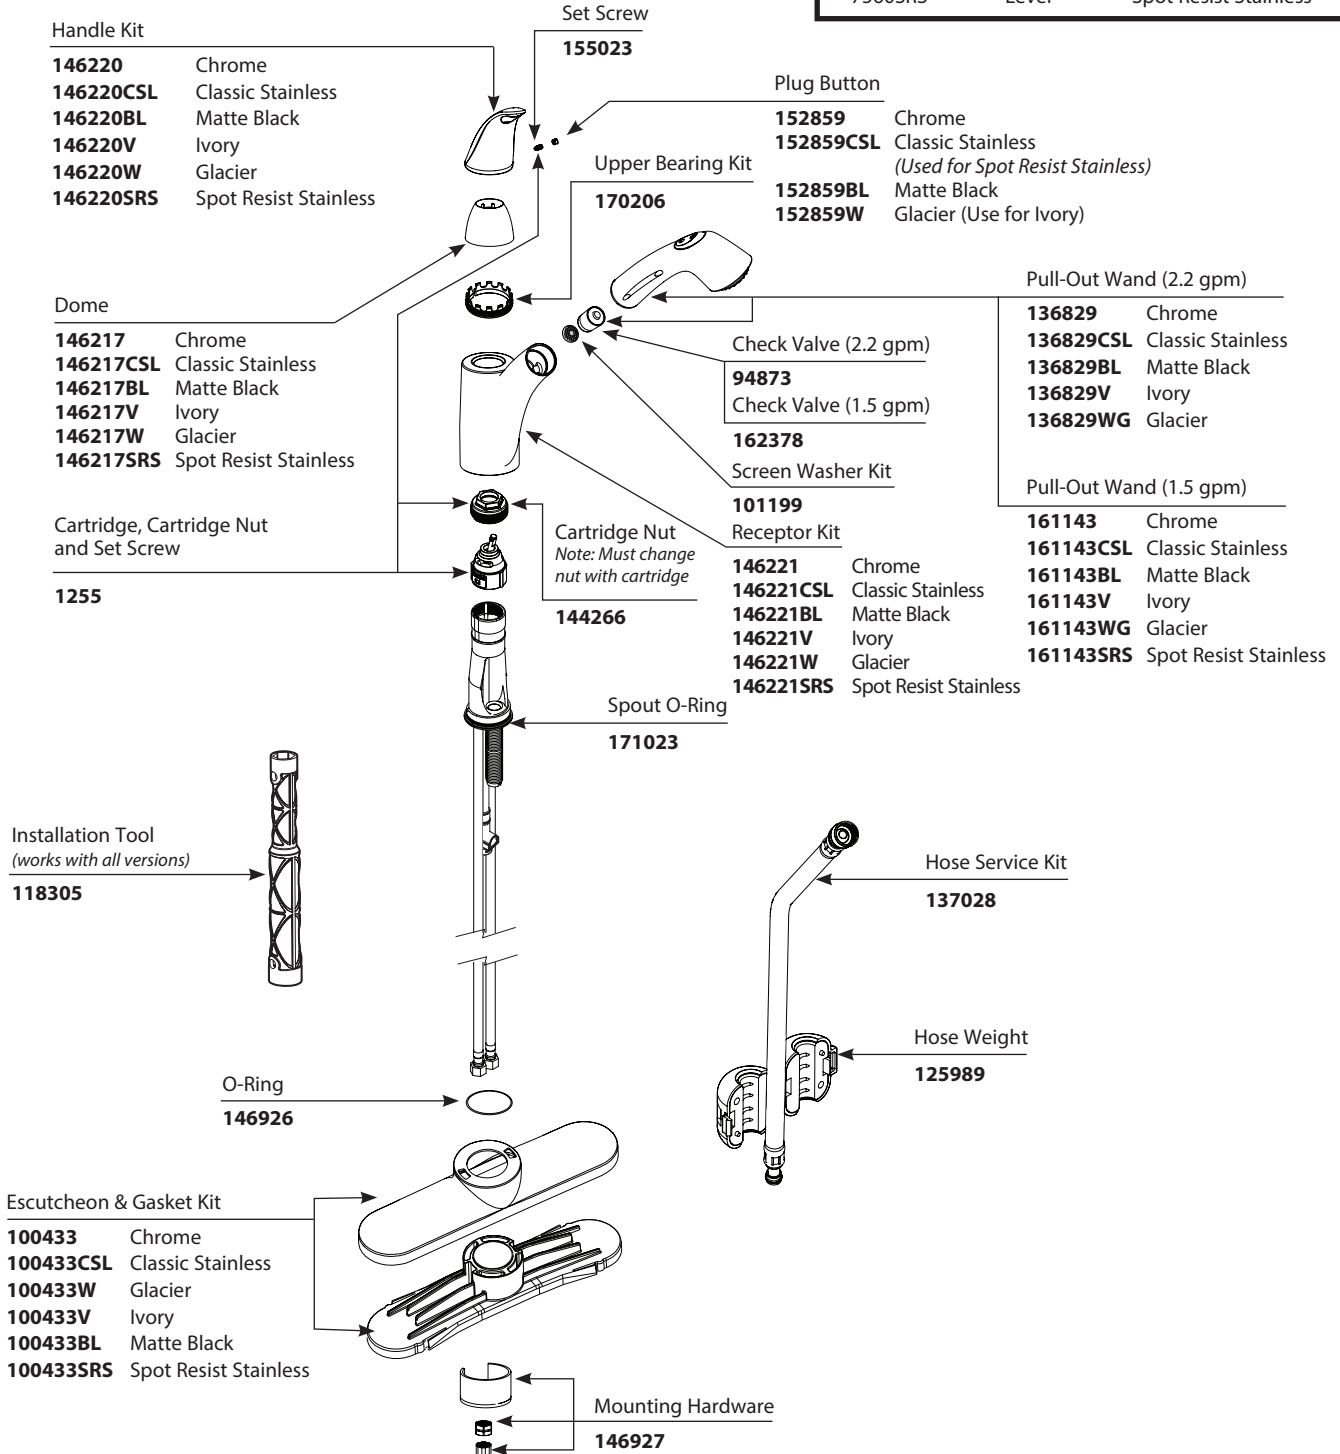

Pullout Wand (1.5gpm)

- 161143 Chrome
- 161143CSL Classic Stainless
- 161143BL Matte Black
- 161143V Ivory
- 161143G Glacier

Check Valve (2.2gpm)

- 94873

Check Valve (1.2gpm)

- 162378

Installation Tool

- 118305

Hose Service Kit

- 137028

Hose Weight

- 125989

■ Order by Part Number

Extensa™ Single Handle Kitchen Pull Out Faucet		
MODEL	HANDLE	FINISH
7560C	Lever	Chrome
7560CSL	Lever	Classic Stainless
7560CSLBL	Lever	Classic Stainless/Matte Black
7560BL	Lever	Matte Black
7560V	Lever	Ivory
7560W	Lever	Glacier
7560SRS	Lever	Spot Resist Stainless

■ Order by Part Number

Extensa™ Single Handle Kitchen Pull Out Faucet		
MODEL	HANDLE	FINISH
7560C	Lever	Chrome
7560CSL	Lever	Classic Stainless
7560CSLBL	Lever	Classic Stainless/Matte Black
7560BL	Lever	Matte Black
7560V	Lever	Ivory
7560W	Lever	Glacier

**HANDLE PLUG BUTTON  
PRIOR TO 1/2011**

Plug Button Kit  
**137403**

**QUICK CONNECTION  
PRIOR TO 12/2009**

Hose Adapter  
**136101**

**HOSE ADAPTER CLIP**

Clip  
**152767**

■ Order by Part Number

Extensa™ Single Handle Kitchen Pull Out Faucet		
MODEL	HANDLE	FINISH
7560C	Lever	Chrome
7560S	Lever	Sand
7560W	Lever	Glacier
7560V	Lever	Ivory
7560BL	Lever	Matte Black
7560SLBL	Lever	Stainless Steel/Matte Black
87560CSD	Lever	Chrome w/soap dispenser
87560W	Lever	Glacier
87560SL	Lever	Stainless Steel
DISCONTINUED SKUS		
7560	Lever	Chrome/Glacier
7560CS	Lever	Chrome/Sand
7560CBL	Lever	Chrome/Matte Black
7560SL	Lever	Stainless Steel
87560	Lever	Chrome/Glacier
87560CS	Lever	Chrome/Sand
87560CBL	Lever	Chrome/Matte Black
87560SLBL	Lever	Stainless/Matte Black
87560C	Lever	Chrome
87560S	Lever	Sand