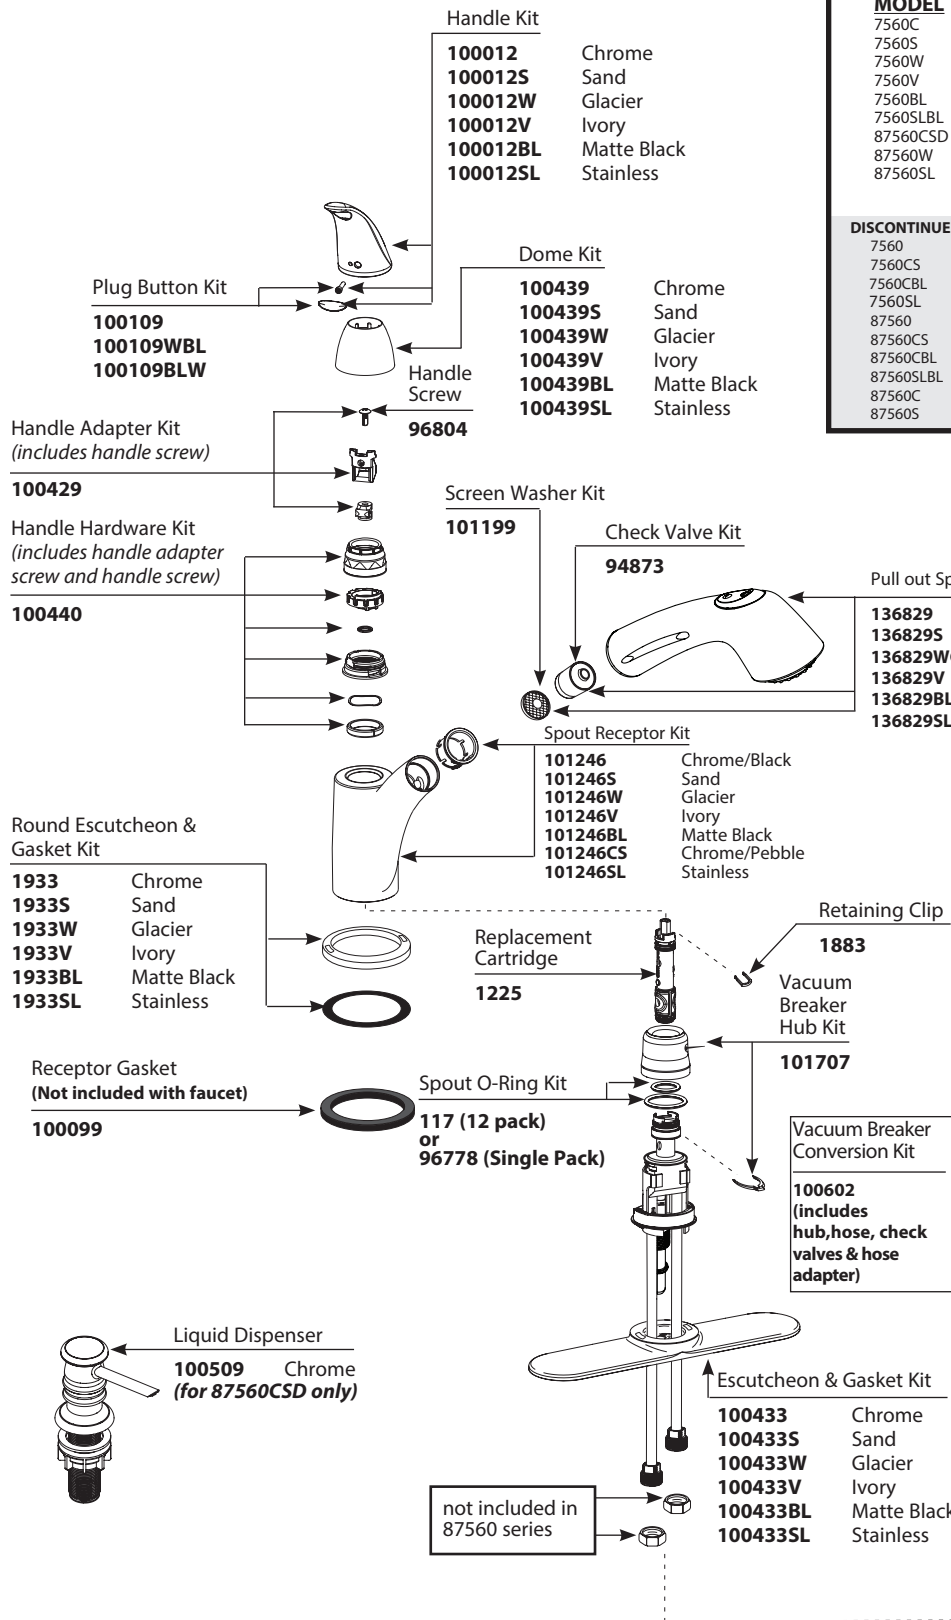

- 152859 Chrome
- 152859CSL Classic Stainless (Also used for Spot Resist Stainless)
- 152859W Glacier
- 152859ORB Oil Rubbed Bronze

Cartridge, Cartridge Nut & Set Screw

- 1255

Pullout Wand (2.2gpm)

- 136829 Chrome
- 136829CSL Classic Stainless
- 136829BL Matte Black
- 136829V Ivory
- 136829WG Glacier

Hose Service Kit

- 137028

Hose Weight

- 125989

■ Order by Part Number

Extensa™ Single Handle Kitchen Pull Out Faucet		
MODEL	HANDLE	FINISH
7560C	Lever	Chrome
7560CSL	Lever	Classic Stainless
7560CSLBL	Lever	Classic Stainless/Matte Black
7560BL	Lever	Matte Black
7560V	Lever	Ivory
7560W	Lever	Glacier
7560SRS	Lever	Spot Resist Stainless

■ Order by Part Number

Extensa™ Single Handle Kitchen Pull Out Faucet		
MODEL	HANDLE	FINISH
7560C	Lever	Chrome
7560CSL	Lever	Classic Stainless
7560CSLBL	Lever	Classic Stainless/Matte Black
7560BL	Lever	Matte Black
7560V	Lever	Ivory
7560W	Lever	Glacier

**HANDLE PLUG BUTTON  
PRIOR TO 1/2011**

Plug Button Kit  
**137403**

**QUICK CONNECTION  
PRIOR TO 12/2009**

Hose Adapter  
**136101**

**HOSE ADAPTER CLIP**

Clip  
**152767**

■ Order by Part Number

Extensa™ Single Handle Kitchen Pull Out Faucet		
MODEL	HANDLE	FINISH
7560C	Lever	Chrome
7560S	Lever	Sand
7560W	Lever	Glacier
7560V	Lever	Ivory
7560BL	Lever	Matte Black
7560SLBL	Lever	Stainless Steel/Matte Black
87560CSD	Lever	Chrome w/soap dispenser
87560W	Lever	Glacier
87560SL	Lever	Stainless Steel
DISCONTINUED SKUS		
7560	Lever	Chrome/Glacier
7560CS	Lever	Chrome/Sand
7560CBL	Lever	Chrome/Matte Black
7560SL	Lever	Stainless Steel
87560	Lever	Chrome/Glacier
87560CS	Lever	Chrome/Sand
87560CBL	Lever	Chrome/Matte Black
87560SLBL	Lever	Stainless/Matte Black
87560C	Lever	Chrome
87560S	Lever	Sand