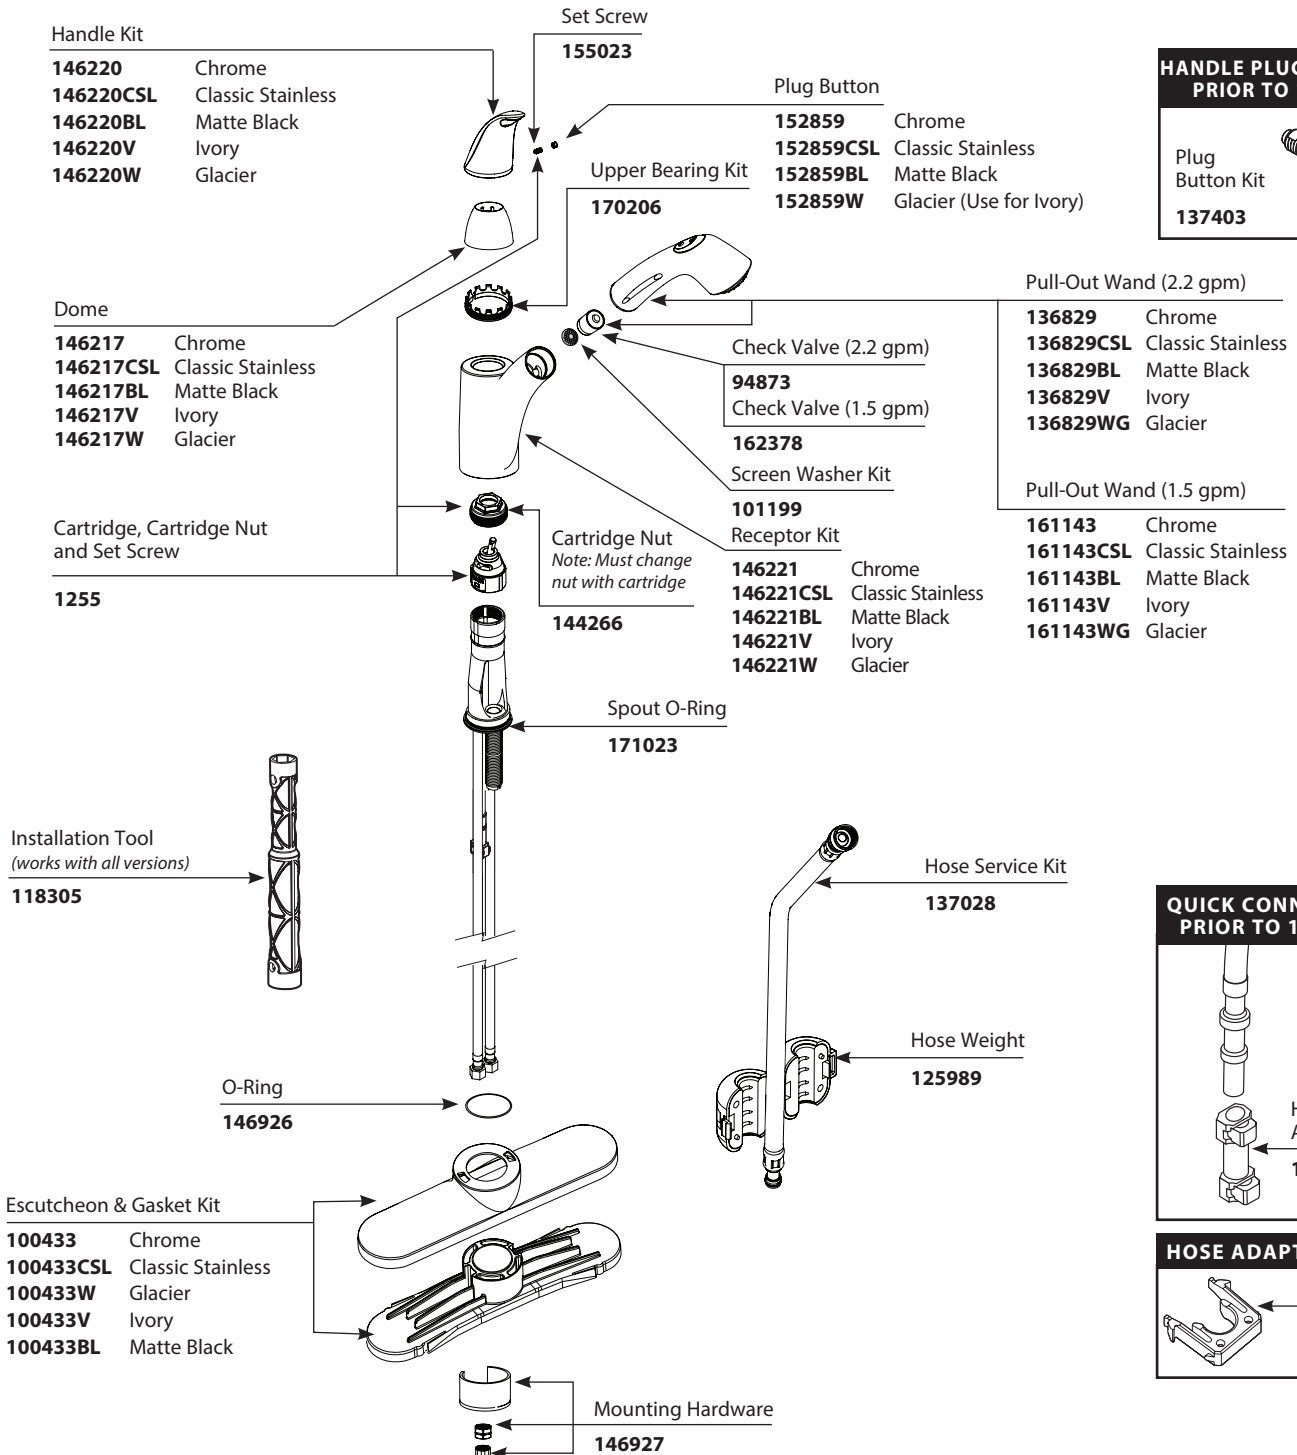

- 152859 Chrome
- 152859CSL Classic Stainless (Also used for Spot Resist Stainless)
- 152859W Glacier
- 152859ORB Oil Rubbed Bronze

Cartridge, Cartridge Nut & Set Screw

- 1255

Pullout Wand (2.2gpm)

- 136829 Chrome
- 136829CSL Classic Stainless
- 136829BL Matte Black
- 136829V Ivory
- 136829WG Glacier

Hose Service Kit

- 137028

Hose Weight

- 125989

■ Order by Part Number

Extensa™ Single Handle Kitchen Pull Out Faucet		
MODEL	HANDLE	FINISH
7560C	Lever	Chrome
7560CSL	Lever	Classic Stainless
7560CSLBL	Lever	Classic Stainless/Matte Black
7560BL	Lever	Matte Black
7560V	Lever	Ivory
7560W	Lever	Glacier
7560SRS	Lever	Spot Resist Stainless

■ Order by Part Number

Extensa™ Single Handle Kitchen Pull Out Faucet		
MODEL	HANDLE	FINISH
7560C	Lever	Chrome
7560CSL	Lever	Classic Stainless
7560CSLBL	Lever	Classic Stainless/Matte Black
7560BL	Lever	Matte Black
7560V	Lever	Ivory
7560W	Lever	Glacier

**HANDLE PLUG BUTTON  
PRIOR TO 1/2011**

Plug Button Kit  
**137403**

**QUICK CONNECTION  
PRIOR TO 12/2009**

Hose Adapter  
**136101**

**HOSE ADAPTER CLIP**

Clip  
**152767**

■ Order by Part Number

Extensa™ Single Handle Kitchen Pull Out Faucet		
MODEL	HANDLE	FINISH
7560C	Lever	Chrome
7560S	Lever	Sand
7560W	Lever	Glacier
7560V	Lever	Ivory
7560BL	Lever	Matte Black
7560SLBL	Lever	Stainless Steel/Matte Black
87560CSD	Lever	Chrome w/soap dispenser
87560W	Lever	Glacier
87560SL	Lever	Stainless Steel
DISCONTINUED SKUS		
7560	Lever	Chrome/Glacier
7560CS	Lever	Chrome/Sand
7560CBL	Lever	Chrome/Matte Black
7560SL	Lever	Stainless Steel
87560	Lever	Chrome/Glacier
87560CS	Lever	Chrome/Sand
87560CBL	Lever	Chrome/Matte Black
87560SLBL	Lever	Stainless/Matte Black
87560C	Lever	Chrome
87560S	Lever	Sand