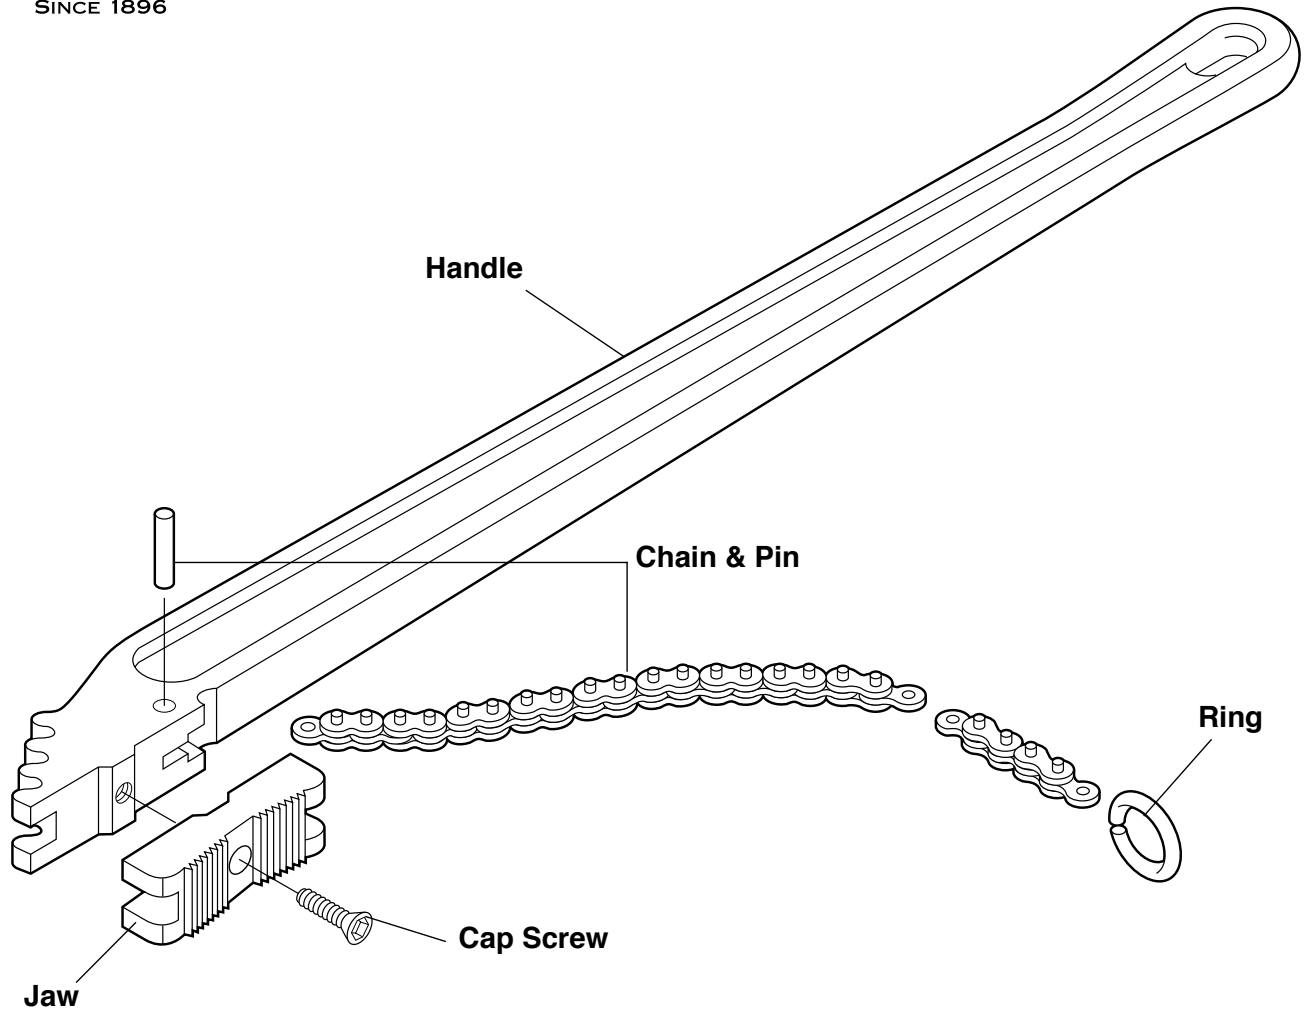

# Chain Wrenches (Heavy Duty)

Replacement Parts

## Parts List

Chain Wrench	JAW		CAP SCREW		CHAIN & PIN		RING	
	Item Code	Catalog No.	Item Code	Catalog No.	Item Code	Catalog No.	Item Code	Catalog No.
WA14	92011	WA14J	30040	WA14CS	92021	WA14C	40009	WA14R
WA18A	92013	WA18J	30192	WA18CS	92415	WA18CA	40009	WA14R
WA24A	92013	WA18J	30192	WA18CS	92416	WA24CA	40009	WA14R
WA36	92014	WA36J	30006	WA36CS	92024	WA36C	40010	WA36R
WA48	92015	WA48J	30006	WA36CS	92025	WA48C	40010	WA36R
WA60	92016	WA60J	30007	WA60CS	92026	WA60C	40012	WA60R
WA72	92017	WA72J*	30148	WA60CS*	92027	WA72C	40012	WA60R
WA84	92017	WA72J*	30148	WA84CS*	92028	WA84C	40012	WA60R