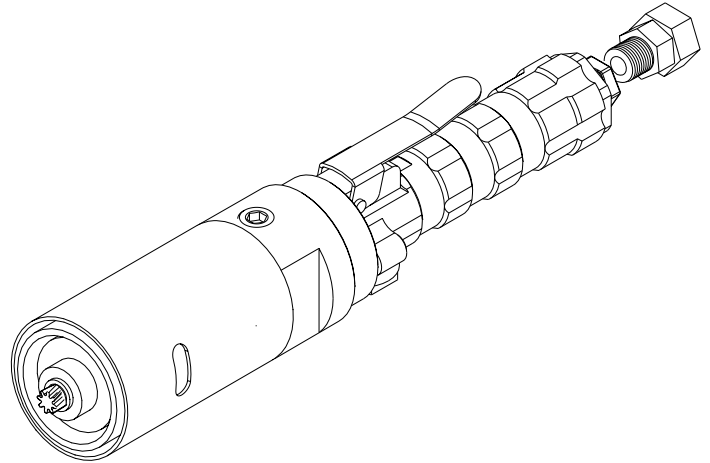

# Saw It® Air Motor mod. non continuativo (07615 SAWITSD e 07610 SAWITD) Saw It® Air Motor ej l ngre producerade-modeller (#07615 SAWITSD & #07610 SAWITD)

Pezzi di ricambio  
Reservdelar

## Lista delle parti Dellista

N. rif. Ref.nr	Descrizione Beskrivning	Cod. art. Art.nr	Q.t� Ant.
1	Swivel Fitting	97727	1
2	Air Inlet Screen	97723	1
3	Coupling Housing	97685	1
4	Plug	37726	1
5	Pipe Nipple	37725	1
6	Handle Adapter	97686	1
7a	Lever Handle, Deadman	47683	1
7b	Lever Handle, Safety Deadman	47684	1
8	1 1/4" Cap Screw	37746	4
9	O-Ring AS-007	37747	4
10	Socket Head Cap Screw	30241	2
11	O-Ring SA-227	37749	1
12	Bushing	37727	1
13	Upper Housing	97694	1
14	Socket Set Screw	37744	1
15	O-Ring A-141	97709	1
16	Deflector Tube	97721	1
17	Button Head Screw	97719	1
18	Bearing Rotor	98846	1
19	Endplate	97716	1
20	Vane	97714	6
21	Rotor	97713	1
22	Dowel Pin	37720	1
23	Rotor Housing Cylinder	97712	1
24	Output Shaft Endplate	97715	1
25	Rotor Bearing	97717	1
26	Nut Retainer	37723	1
27	Bear Hug Nut	37722	1
28	Motor Spline	97665	1
29	O-Ring	37738	1
30	Dowel Pin	37745	1
31	Air Motor Assembly	97684	1