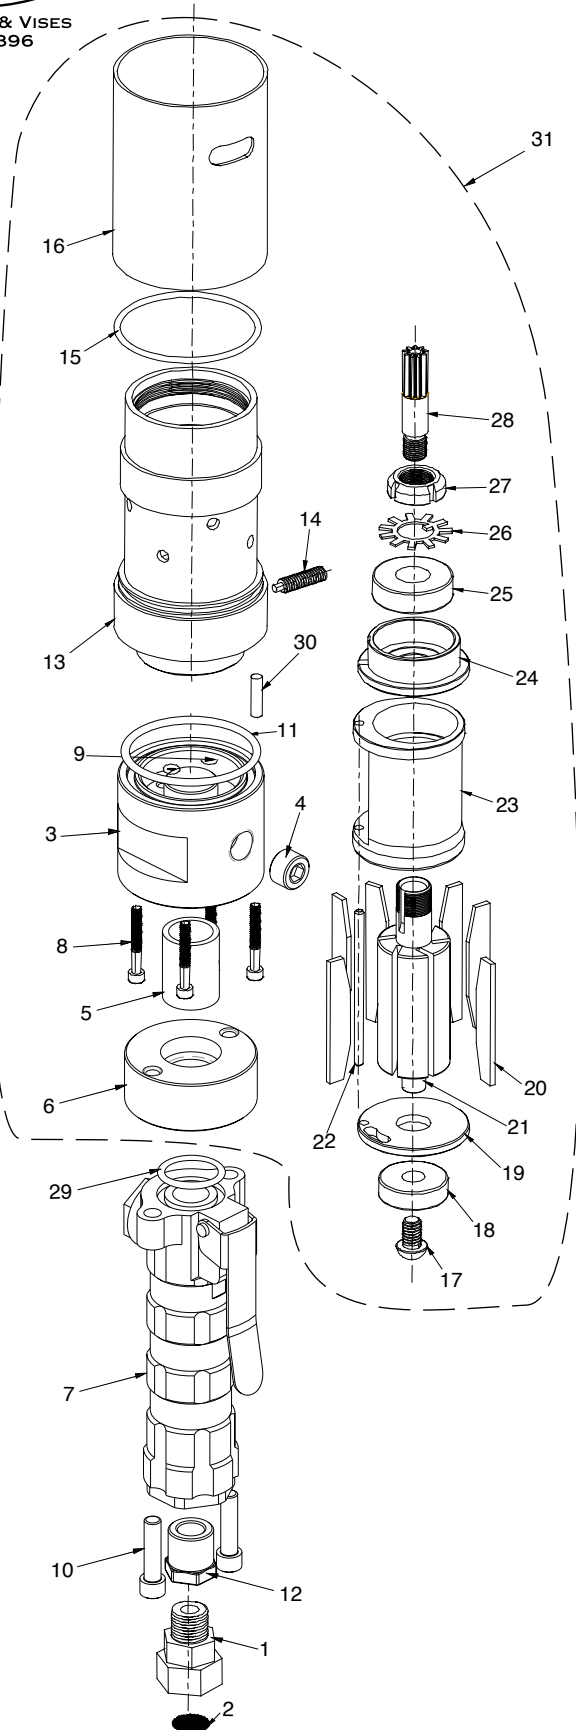

# Saw It® Air Motor mod. non continuativo (07615 SAWITSD e 07610 SAWITD) Saw It® Air Motor ej l ngre producerade-modeller (#07615 SAWITSD & #07610 SAWITD)

Pezzi di ricambio  
Reservdelar

## Lista delle parti Dellista

N. rif. Ref.nr	Descrizione Beskrivning	Cod. art. Art.nr	Q.t� Ant.
1	Swivel Fitting	97727	1
2	Air Inlet Screen	97723	1
3	Coupling Housing	97685	1
4	Plug	37726	1
5	Pipe Nipple	37725	1
6	Handle Adapter	97686	1
7a	Lever Handle, Deadman	47683	1
7b	Lever Handle, Safety Deadman	47684	1
8	1 1/4" Cap Screw	37746	4
9	O-Ring AS-007	37747	4
10	Socket Head Cap Screw	30241	2
11	O-Ring SA-227	37749	1
12	Bushing	37727	1
13	Upper Housing	97694	1
14	Socket Set Screw	37744	1
15	O-Ring A-141	97709	1
16	Deflector Tube	97721	1
17	Button Head Screw	97719	1
18	Bearing Rotor	98846	1
19	Endplate	97716	1
20	Vane	97714	6
21	Rotor	97713	1
22	Dowel Pin	37720	1
23	Rotor Housing Cylinder	97712	1
24	Output Shaft Endplate	97715	1
25	Rotor Bearing	97717	1
26	Nut Retainer	37723	1
27	Bear Hug Nut	37722	1
28	Motor Spline	97665	1
29	O-Ring	37738	1
30	Dowel Pin	37745	1
31	Air Motor Assembly	97684	1