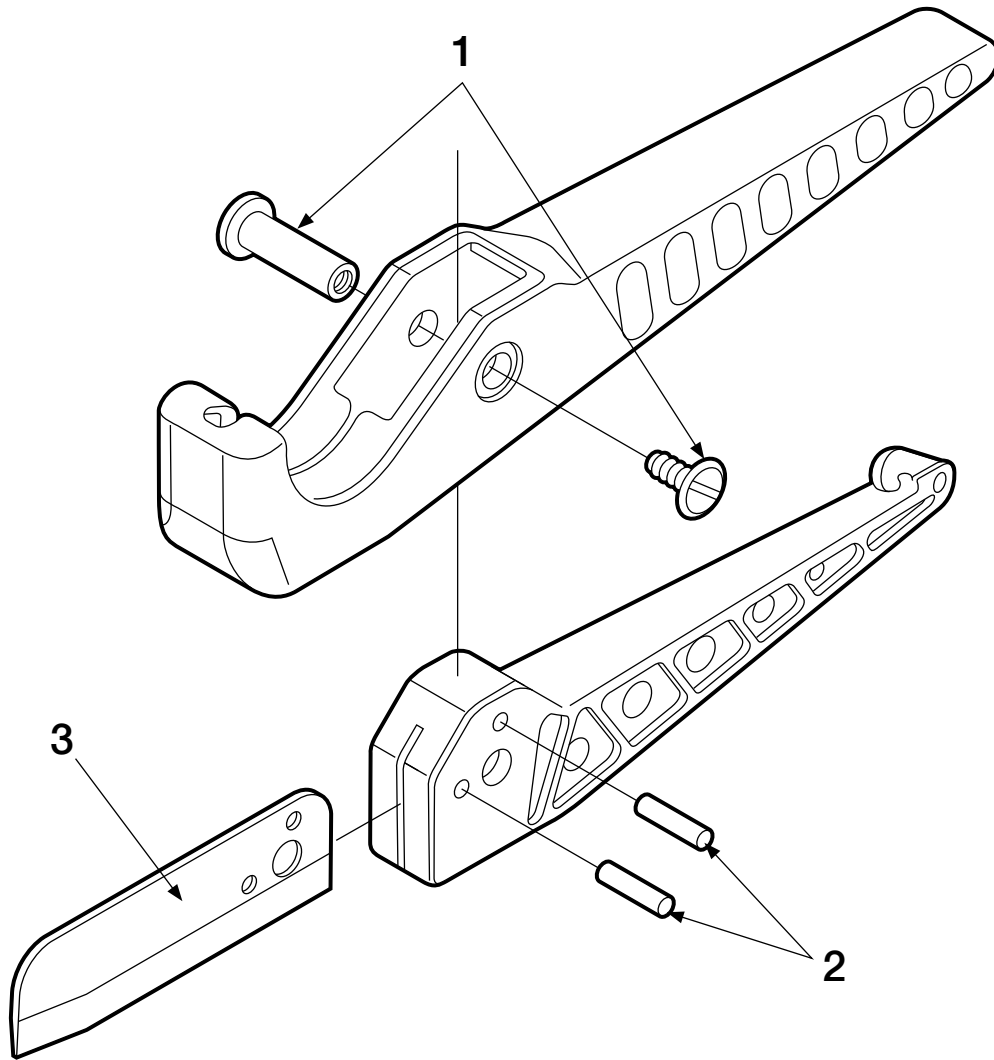

## Replacement Parts

## Parts List

| Ref. No. | Description         | SC1<br>Item Code | SS1SS<br>Item Code | SC125<br>Item Code | Qty.<br>Used |
|----------|---------------------|------------------|--------------------|--------------------|--------------|
| 1        | Blade Rivet & Screw | 94171            | 94171              | 94171              | 1            |
| 2        | Blade Pin           | 94172            | 94172              | 94172              | 2            |
| 3        | Replacement Blade   | 94170            | 94187              | 94169              | 1            |

Replacement blade (#3) comes with a knockout tool for the blade pins. Blade pins are not included with the replacement blade and must be ordered separately if needed.