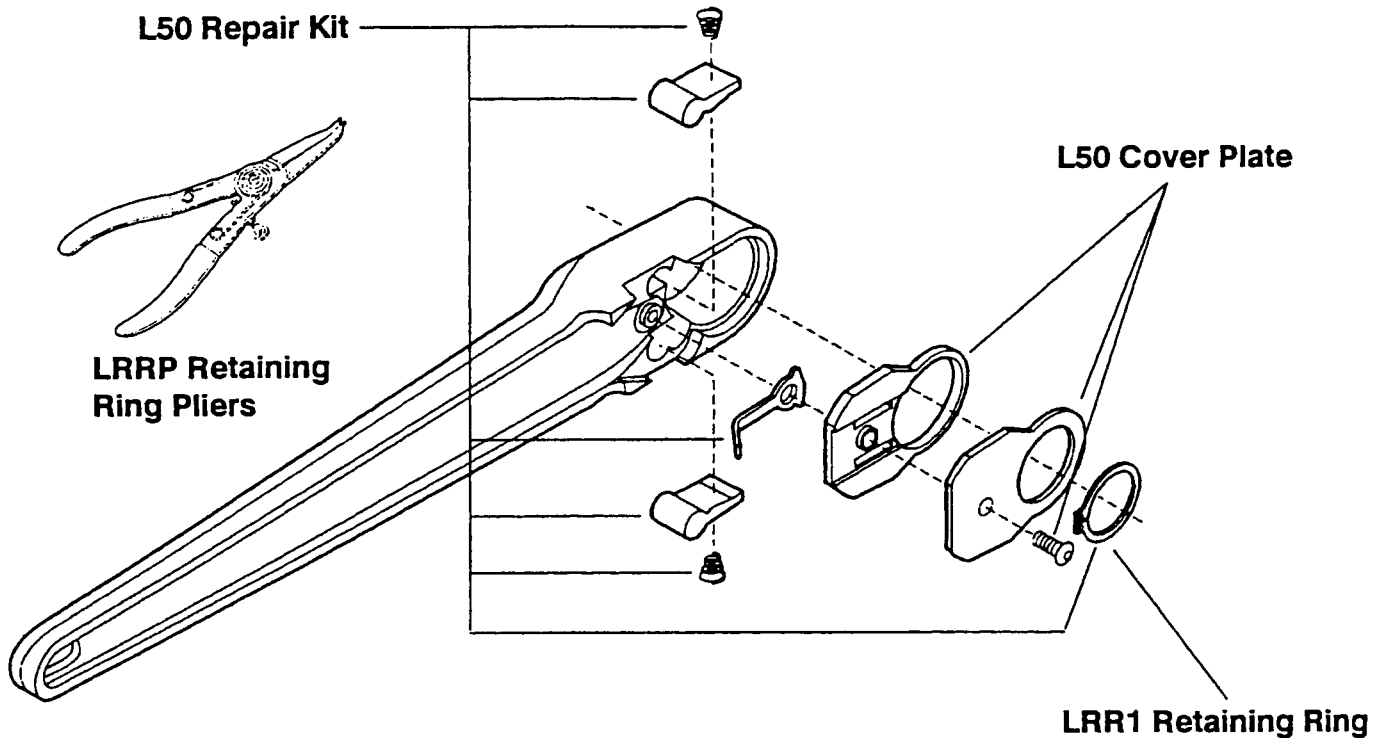

L50 & L51 Ratchet Wrenches

Replacement Parts

Item Description	Item Code	Catalog Number
L50 & L51 Repair Kit *	92270	L50RK
L50 & L51 Cover Plate **	92260	L50CP
LRR1 Retaining Ring	92280	LRR1
LRRP Retaining Ring Pliers	92288	LRRP

* The L50RK repair kit includes: 2 pawls, 2 springs, 1 shifter and a retaining ring.

** The L50CP cover plate includes: 1 cover plate, 1 nylon liner and 1 attaching screw.