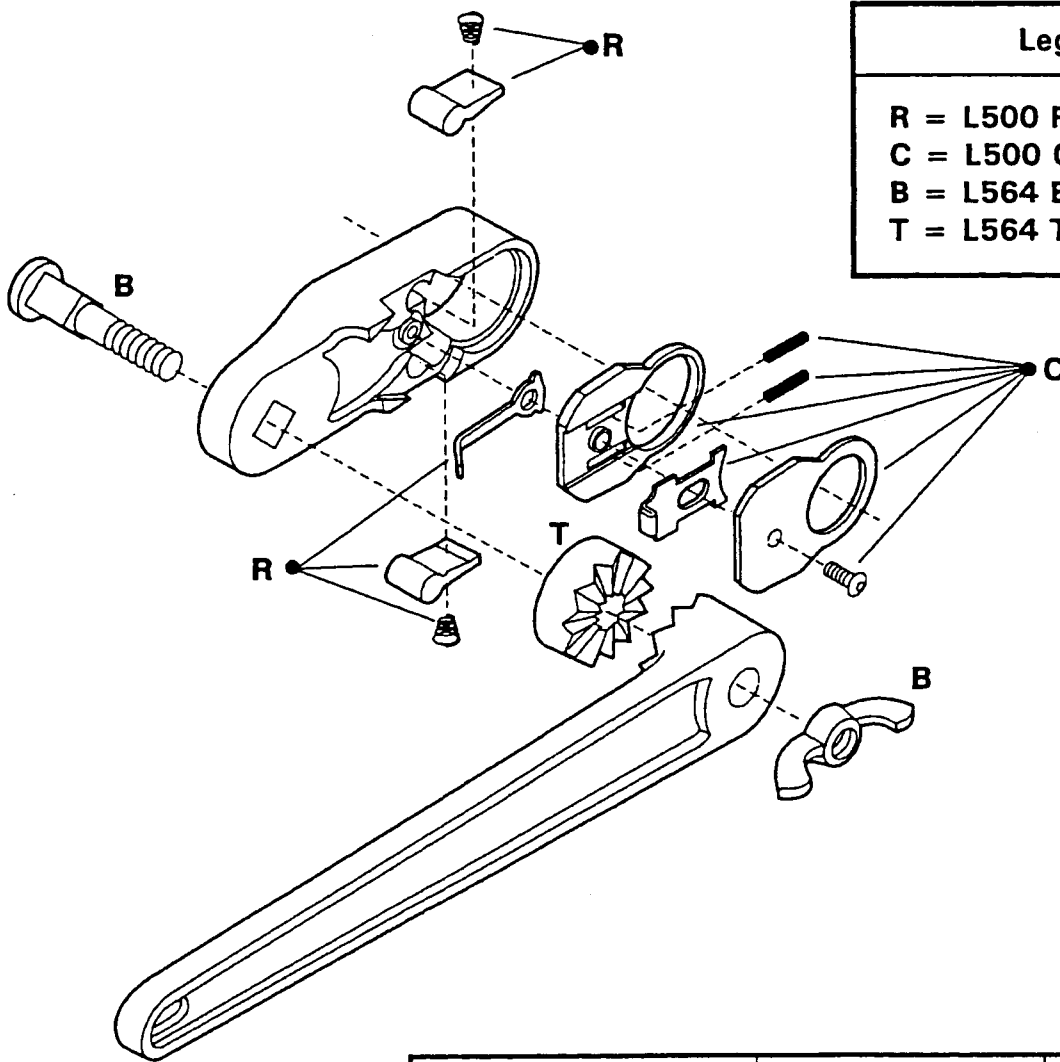

# L564 Ratchet Wrench

Replacement Parts

Legend
R = L500 Repair Kit
C = L500 Cover Plate
B = L564 Bolt & Nut
T = L564 Toothed Spacer

\* The L500RK repair kit includes:  
2 pawls, 2 springs, 1 long shifter,

\*\* The L500CP cover plate includes:  
1 cover plate, 1 nylon liner,  
1 attaching screw, 1 quick release  
lever and 2 quick release springs.

The L500 Repair Kit and Cover Plate  
can also be used on the L500 ratchet  
and the L565 adapter.

Item Description	Item Code	Catalog Number
L500 Repair Kit *	92272	L500RK
L500 Cover Plate **	92262	L500CP
L564 Toothed Spacer	92290	L564TS
L564 Bolt & Nut Set	92289	L564B