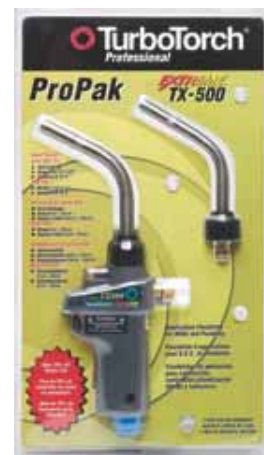

### EXTREME SELF LIGHTING TORCHES

Select from two models depending on the job. The TX-503 series is a “cooler” torch, making it ideal for general plumbing jobs. The TX-504 series is suitable for HVAC and high capacity applications. Both models feature convenient self-lighting triggers, quick disconnect couplings between handle and tips.

**TX-504**  
**(0386-1293)**

**TX-503**  
**(0386-1297)**

**T-504**  
**(0386-1296)**  
Replacement Tip

**T-503**  
**(0386-1298)**  
Replacement Tip

**TX-500 (0386-1299)**  
Includes TX-504 and T-503 tip for maximum versatility.

**TXK-504 (0386-1295)**  
TXK-504 includes TX-504 Hand Torch, adapter (0386-0508), hose (TS-12) and regulator (STK-R).

**TXC-504 (0386-1294)**  
TXC-504 includes TX 504 Hand Torch and Plastic Case

**T-504 (0386-1301)**  
**T-503 (0386-1300)**  
Replacement Nut