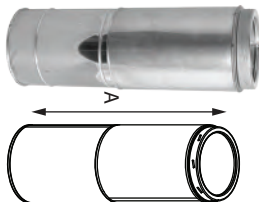

Adjustable Pipe

Use to add length to DuraTech chimney. Adjusts from 14"-21".

SIZE	6"	8"
A	14"-21"	
ORDER #	6DT-21TASS	8DT-21TASS
STOCK #	810000092	810000234