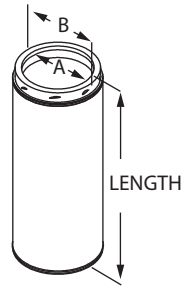

## Chimney Pipe

To calculate installed length of 5", 6", 7", or 8" DuraTech Chimney, subtract 1 1/4" from each joint overlap of chimney pipe. Allow a minimum of 2" air space to combustibles when installing DuraTech Chimney.

**Note:** Short painted Chimney Pipe Sections are available for use in exposed roof support installations.

**5" - 8" Diameters** - Designed for appliances that are tested and listed for use with a 2100°F HT chimney system, such as wood stoves, fireplaces, furnaces, boilers, ranges, water heaters, or other appliances fueled by wood, oil, coal, or gas. Available in stainless steel (5"-8" SS) or galvalume (6"-8" GA) outer casing and stainless steel inner wall with twist-lock connections. DuraTech 24", 36", 48", and 60" chimney pipe available with additional protective carton filler (CF) for shipping.