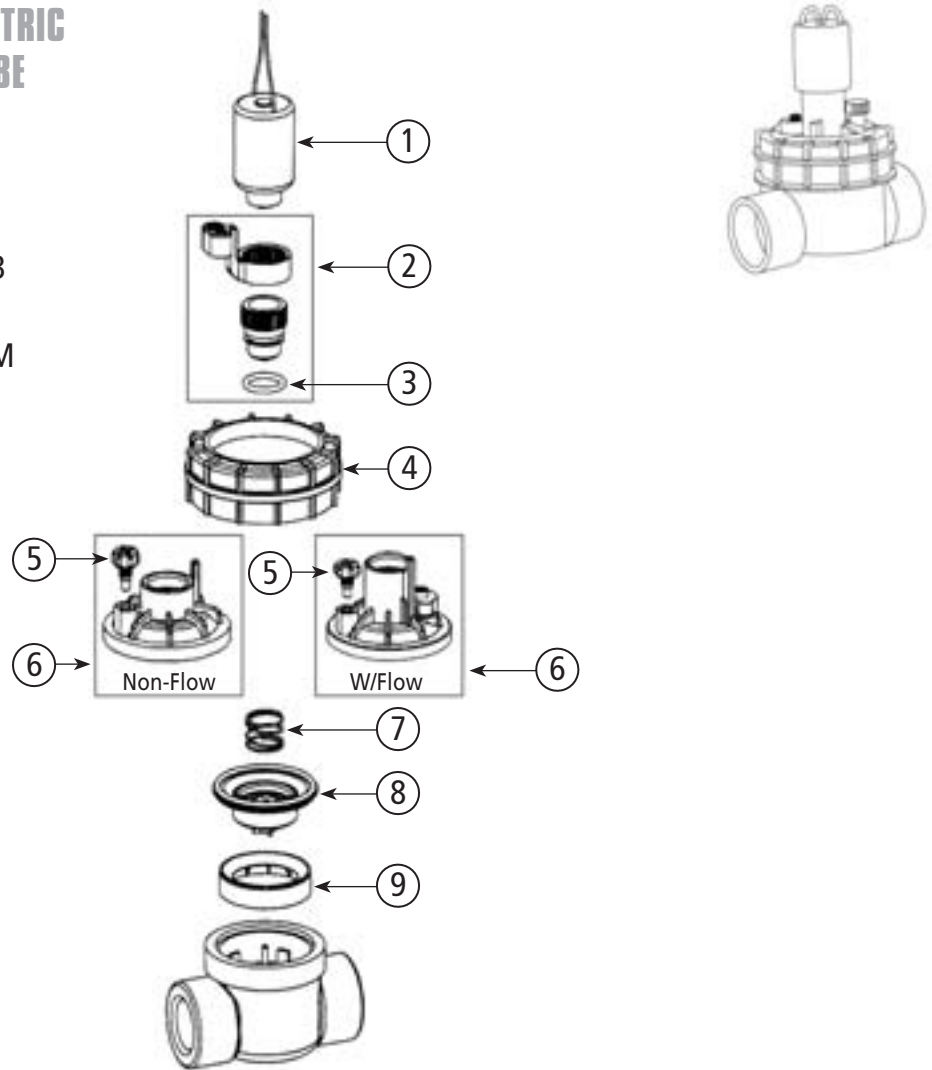

## 2400 SERIES ELECTRIC GLOBE

### MODEL NUMBERS:

- 2400S      • 2400T-B
- 2400SF    • 2400TF-B
- 2400T     • 2400T-M
- 2400TF    • 2400TF-M

REF.#	DESCRIPTION	2400 SERIES (NON-FLOW)		2400 SERIES (W/FLOW)	
		PART NO.	PART NO.	PART NO.	PART NO.
1	Solenoid Assembly, 24 VAC, 60 Hz	R811-24VACG		R811-24VACG	
1	Solenoid Assembly, 24 VAC, 50 Hz	588403		588403	
2	Manual Bleed Assembly	R606902		R606902	
3	O-Ring	R1631		R1631	
4	Nut Cap	549101		549101	
5	Bleed Screw	100229		100229	
6	Cover Assembly	534901		534801	
7	Spring	100235		100235	
8	Diaphragm	100236		100236	
9	Divider	100237-H		100237-H	