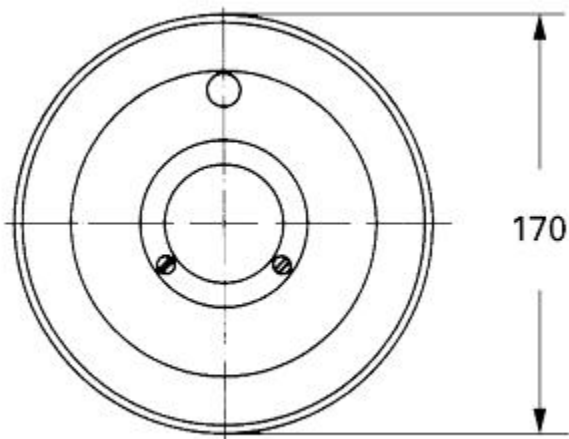

# Escutcheon (6 3/4")

MODEL # 07533000

Pure Freude  
an Wasser

**GROHE**

## Product Description:

Escutcheon (6 3/4")