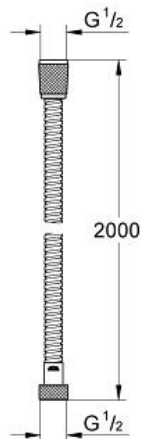

RELEXAFLEX  
79" Metal Hose  
MODEL # 28140000

Pure Freude  
an Wasser

**GROHE**

**Product Description:**

**RELEXAFLEX**  
79" Metal Hose

**Standard Specification:**

- 79"
- Metal
- Tensile strength 500 N
- Pressure resistance up to 5 bar
- Heat resistance 160°F
- AntiFold bend proof
- Universal connection G 1/2" x 1/2"
- **GROHE StarLight** chrome finish

**Color:**

□ 28140000 StarLight Chrome