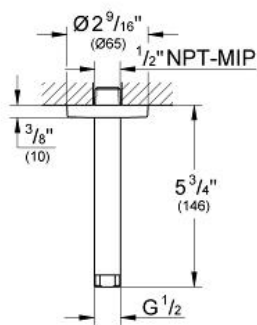

RAINSHOWER  
6" Ceiling Shower Arm  
MODEL # 27217EN0

Pure Freude  
an Wasser

GROHE

**Product Description:**  
RAINSHOWER  
6" Ceiling Shower Arm

**Standard Specification:**

- 6" spout reach
- 1/2" (13 mm) NPT Male Threads

**Applicable Codes & Standards:**

- Energy Policy Act of 1992
- ASME A112.18.1/CSA B125.1

**Color:**  
 27217EN0 Brushed Nickel