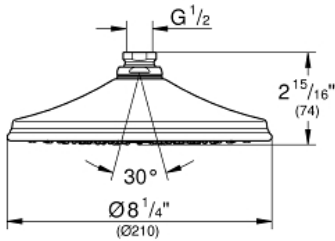

RAINSHOWER RUSTIC 210

Shower Head 1 Spray

MODEL # 28375000

Pure Freude
an Wasser

Product Description:
RAINSHOWER RUSTIC 210
Shower Head 1 Spray

Standard Specification:

- Rain spray pattern (1 spray-rain)
- Normal (wide) spray **starting at 7 psi** flow pressure
- 120 spray nozzles
- Brass
- 20° swivel ball joint ($\pm 20^\circ$)
- 1/2" Connection thread
- 2.5 gpm (9.5 l/min) flow limiter
- **GROHE StarLight** chrome finish
- **SpeedClean** anti-lime system