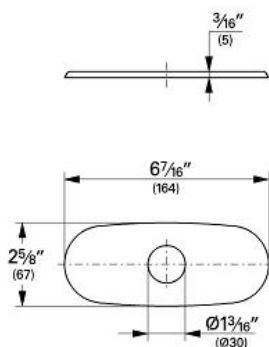

6" Escutcheon
MODEL # 07551R00

Pure Freude
an Wasser

GROHE

C

Product Description:

6" Escutcheon

Standard Specification:

- For use with centerset kitchen, bar, lavatory and bidet faucets to cover unused mounting hole.
- **GROHE StarLight** chrome finish