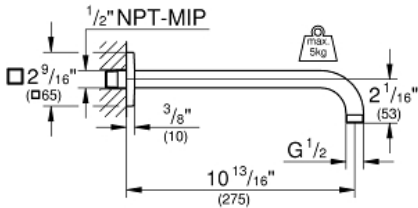

RAINSHOWER
12" Shower Arm with Square
Flange

MODEL # 27489000

Pure Freude
an Wasser

GROHE

Product Description:
RAINSHOWER
12" Shower Arm with Square Flange

Standard Specification:

- 1/2" (13 mm) NPT Male Threads
- With square escutcheon
- GROHE StarLight chrome finish

Applicable Codes & Standards:

- Energy Policy Act of 1992
- ASME A112.18.1/CSA B125.1

Color:
□ 27489000 StarLight Chrome