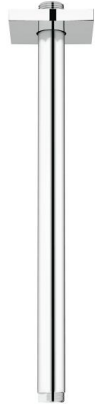

RAINSOWER
12" Ceiling Shower Arm with
Square Flange
MODEL # 27487000

Pure Freude
an Wasser

GROHE

Product Description:

RAINSOWER

12" Ceiling Shower Arm with Square Flange

Standard Specification:

- Length 12"
- 1/2" (13 mm) NPT Male Threads
- With square escutcheon
- GROHE StarLight chrome finish

Applicable Codes & Standards:

- Energy Policy Act of 1992
- ASME A112.18.1/CSA B125.1

Color:

- 27487000 StarLight Chrome