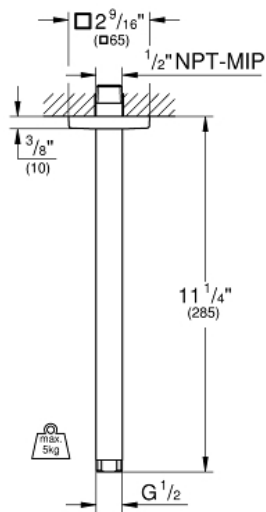

RAINSOWER
12" Ceiling Shower Arm with
Square Flange
MODEL # 27487000

Pure Freude
an Wasser

GROHE

Product Description:

RAINSOWER

12" Ceiling Shower Arm with Square Flange

Standard Specification:

- Length 12"
- 1/2" (13 mm) NPT Male Threads
- With square escutcheon
- GROHE StarLight chrome finish

Applicable Codes & Standards:

- Energy Policy Act of 1992
- ASME A112.18.1/CSA B125.1

Color:

- 27487000 StarLight Chrome