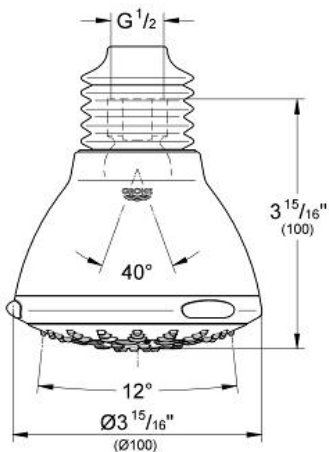

RELEXA 100 FIVE
Shower Head 5 Sprays
MODEL # 27068000

Pure Freude
an Wasser

GROHE

Product Description:
RELEXA 100 FIVE
Shower Head 5 Sprays

Standard Specification:

- 5 adjustable spray patterns: Normal / Jet / Rain / Massage / Champagne
- Ball-joint
- 1/2" NPT Female Threads
- **GROHE DreamSpray** perfect spray pattern
- **GROHE StarLight** chrome finish
- **SpeedClean** anti-lime system
- Inner WaterGuide for a longer life
- Max Flow Rate 2.5 gpm at 80 psi (9.5 L/min)

Applicable Codes & Standards:

- Energy Policy Act of 1992
- ASME A112.18.1/CSA B125.1

Color:

- 27068000 StarLight Chrome