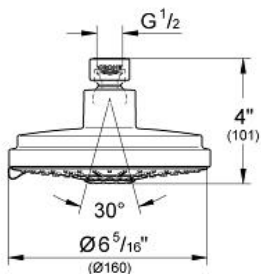

RAINSHOWER COSMOPOLITAN
160
Shower Head 4 Sprays
MODEL # 27135000

Pure Freude
an Wasser

Product Description:
RAINSHOWER COSMOPOLITAN 160
Shower Head 4 Sprays

Standard Specification:

- 4 spray patterns: Rain / Jet / Pure / Champagne spray
- Diameter $\text{\O} 6 \frac{5}{16}$ "
- 15° swivel ball joint ($\pm 15^\circ$)
- 2.5 gpm (9.5 l/min) flow limiter
- **SpeedClean** anti-lime system
- Suitable for instantaneous heater
- Min. recommended pressure 7 psi
- Recommended for use with Rainshower shower arms.