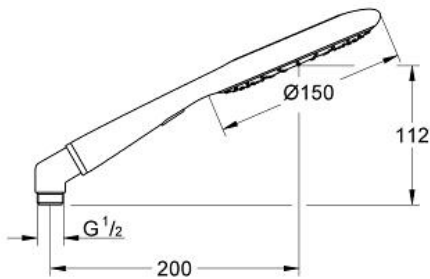

RAINSHOWER ICON 150 Handshower 2 Sprays

MODEL # 27636000

Pure Freude
an Wasser

GROHE

Product Description:
RAINSHOWER ICON 150
Handshower 2 Sprays

Standard Specification:

- Eco function (reduction of flow rate)
- Metal elbow adapter for the combination of hand showers with shower hoses
- 2.5 gpm (9.5 l/min) flow limiter
- **GROHE CoolTouch**
- **GROHE DreamSpray** perfect spray pattern
- **GROHE StarLight** chrome finish
- **SpeedClean** anti-lime system
- Universal mounting system (fits all standard shower hoses)
- Suitable for instantaneous heater
- Max Flow Rate 2.5 gpm at 80 psi (9.5 L/min)
- Min. recommended pressure: 15 psi (1.0 bar)