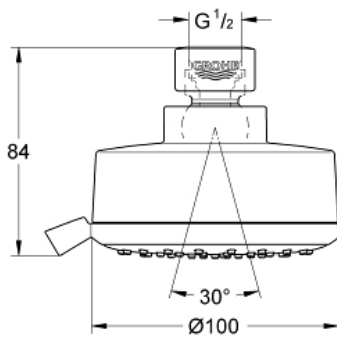

NEW TEMPESTA  
COSMOPOLITAN 100  
Shower Head 4 Sprays  
MODEL # 27591001

Pure Freude  
an Wasser

GROHE

**Product Description:**  
NEW TEMPESTA COSMOPOLITAN 100  
Shower Head 4 Sprays

**Standard Specification:**

- 4 Sprays: GROHE Rain O<sup>2</sup>, Rain, Massage and Jet
- Rotating ball joint  $\pm 15^\circ$
- 1/2" Connection thread
- 2.5 gpm (9.5 l/min) flow limiter
- **GROHE DreamSpray** perfect spray pattern
- **GROHE StarLight** chrome finish
- **SpeedClean** anti-lime system
- Inner WaterGuide for a longer life
- Max Flow Rate 2.5 gpm (9.5 L/min)
- Min. recommended pressure: 15 psi (1.0 bar)