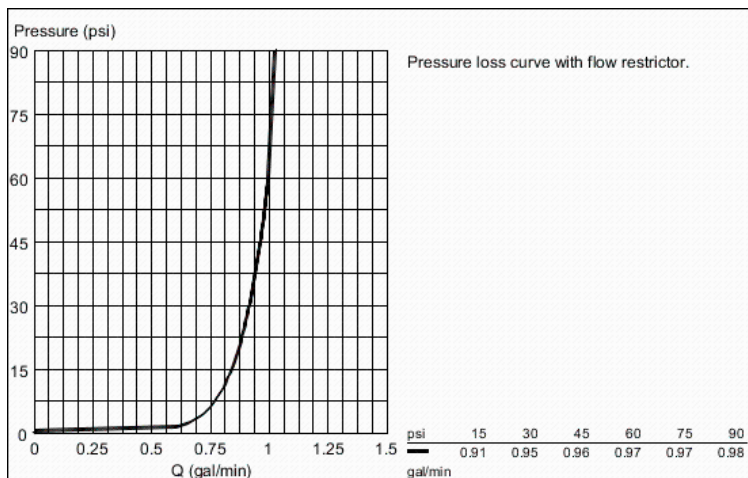

EUROECO COSMOPOLITAN E
1/2" Infra-red electronic bath
faucet without mixing device
MODEL # 36314000

Pure Freude
an Wasser

Product Description:
EUROECO COSMOPOLITAN E
1/2" Infra-red electronic bath faucet without mixing device

Standard Specification:

- With infrared sensor for bi-directional communication for monitoring, configuration and service purpose
- 6V lithium-battery, type CR-P2
- External battery
- Battery lifetime: approx. 7 years (150 actuations a day)
- Multi-stage battery status display
- Aerator: 0.5 gpm (1.9 lpm)
- For cold or premixed water
- Solenoid valve
- Dirt strainer
- Quick installation system
- 7 pre-set programs:
 - Auto-flush
 - Thermal disinfection
 - Cleaning mode
- Additional functions and precise settings by remote control 36 407
- CE approved