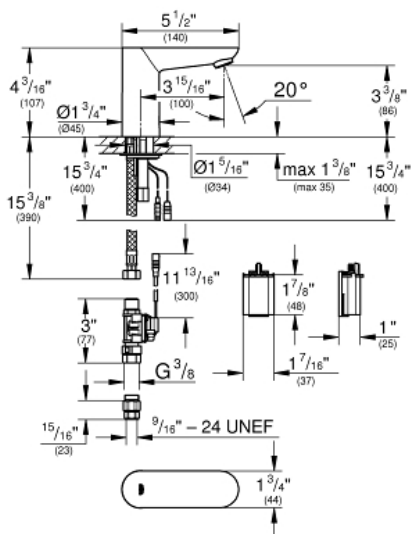

EUROECO COSMOPOLITAN E
1/2" Infra-red electronic bath
faucet without mixing device
MODEL # 36314000

Pure Freude
an Wasser

Product Description:
EUROECO COSMOPOLITAN E
1/2" Infra-red electronic bath faucet without mixing device

Standard Specification:

- With infrared sensor for bi-directional communication for monitoring, configuration and service purpose
- 6V lithium-battery, type CR-P2
- External battery
- Battery lifetime: approx. 7 years (150 actuations a day)
- Multi-stage battery status display
- Aerator: 0.5 gpm (1.9 lpm)
- For cold or premixed water
- Solenoid valve
- Dirt strainer
- Quick installation system
- 7 pre-set programs:
 - Auto-flush
 - Thermal disinfection
 - Cleaning mode
- Additional functions and precise settings by remote control 36 407
- CE approved

Applicable Codes & Standards:

- Energy Policy Act of 1992
- NSF 61
- ASME A112.18.1/CSA B125.1
- US Federal and State material regulations
- EPA WaterSense®
- ICC/ANSI A117.1

Color:

- 36314000 StarLight Chrome