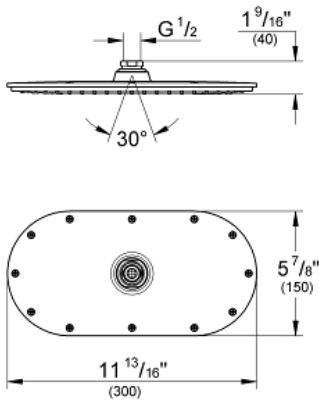

RAINSHOWER VERIS 300
Shower Head 1 Spray

MODEL # 27837000

Pure Freude
an Wasser

GROHE

Product Description:
RAINSHOWER VERIS 300
Shower Head 1 Spray

Standard Specification:

- Rain spray pattern (1 spray-rain)
- Metal
- 15° swivel ball joint ($\pm 15^\circ$)
- 1/2" Connection thread
- GROHE EcoJoy 2.0 gpm flow limiter
- GROHE DreamSpray perfect spray pattern
- GROHE StarLight chrome finish
- SpeedClean anti-lime system
- Suitable for instantaneous heater