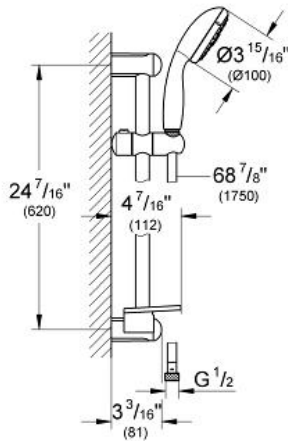

# NEW TEMPESTA 100 Shower rail set 4 sprays

MODEL # 28436

Pure Freude an Wasser

GROHE America, Inc | 200 North Gary Avenue, Suite G, Roselle, IL 60172  
Phone: +1 (800) 444-7643 | Fax: +1 (800) 225-2778 | us-customerservice@grohe.com

## Product Description: Shower rail set 4 sprays

### Standard Specification:

- Handshower (28 421 001)
- 24" shower bar (27 523 000)
- RelaxaFlex 69" plastic shower hose (28 154)
- **GROHE EasyReach** tray (27 596 000)
- GROHE EcoJoy®
- **GROHE DreamSpray®** perfect spray pattern
- **GROHE StarLight®** finish
- **SpeedClean®** anti-lime system
- **Inner WaterGuide** for a longer life
- **ShockProof** silicone ring prevents damages caused by shower falling
- Suitable for instantaneous heater
- Max Flow Rate 2.5 gpm (9.5 L/min)
- Min. recommended pressure: 15 psi