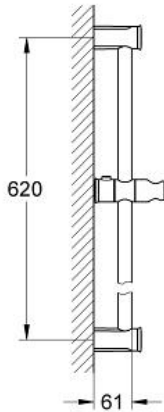

TEMPESTA RUSTIC
24" Shower Bar
MODEL # 27519000

Pure Freude
an Wasser

Product Description:
TEMPESTA RUSTIC
24" Shower Bar

Standard Specification:

- With wall brackets, glider and swivel hand shower holder
- GROHE StarLight chrome finish

Applicable Codes & Standards:

- Energy Policy Act of 1992
- ASME A112.18.1/CSA B125.1

Color:

- 27519000 StarLight Chrome