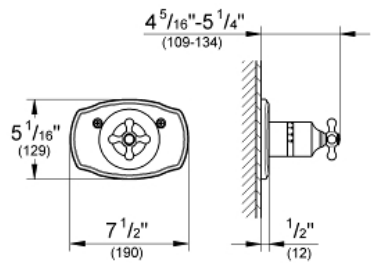

SEABURY
Thermostat Trim
MODEL # 19612000

Pure Freude
an Wasser

GROHE

Product Description:
SEABURY
Thermostat Trim

Standard Specification:

- For use with 3/4" Thermostatic Rough-In Valve 34 124
- Only useable with separate shut-off valves