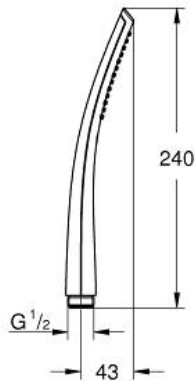

GROHE ONDUS® STICK Hand shower 1 spray

MODEL # 27185000

Pure Freude
an Wasser

GROHE

Product Description: Hand shower 1 spray

Standard Specification:

Normal spray

GROHE EcoJoy 9.5 l/min flow limiter