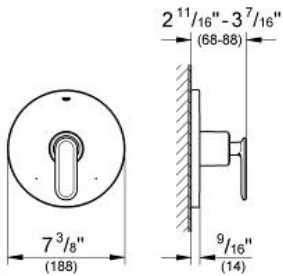

VERIS  
Pressure Balance Valve Trim  
MODEL # 19368000

Pure Freude  
an Wasser

GROHE

**Product Description:**

**VERIS**

**Pressure Balance Valve Trim**

**Standard Specification:**

- For use with GrohSafe Universal Pressure Balance Rough-In Valve (35 015 000)
- Metal escutcheon
- **GROHE StarLight** chrome finish
- Metal lever handle
- Escutcheon and shaft sealings
- Covered attachment
- Min. recommended pressure: 15 psi (1.0 bar)