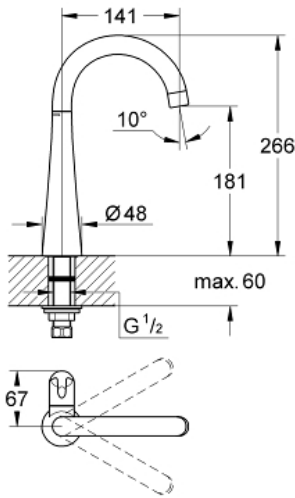

LADYLUX³
Kitchen Faucet
MODEL # 30026000

Pure Freude
an Wasser

Product Description:
LADYLUX³
Kitchen Faucet

Standard Specification:

- Single hole installation
- **GROHE StarLight** finish
- Ceramic cartridge
- Flow control
- Swivel Spout
- Swivel area 360°
- Spout Reach 5 9/16"
- Max Flow Rate: 1.75 gpm (6.6 L/min)

Applicable Codes & Standards:

- Energy Policy Act of 1992
- NSF 61
- ASME A112.18.1/CSA B125.1
- US Federal and State material regulations
- ICC/ANSI A117.1
- LOGO NSF

Color:

- 30026000 StarLight Chrome