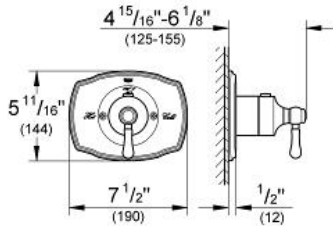

# GROHTHERM 2000 AUTHENTIC Custom Shower Thermostatic Trim with Control Module

MODEL # 19839000

Pure Freude  
an Wasser

ADA

**Product Description:**  
GROHTHERM 2000 AUTHENTIC  
Custom Shower Thermostatic Trim with Control Module

**Standard Specification:**

- For high-flow, multiple outlet custom shower applications
- Requires separate volume controls
- **GROHE TurboStat** technology
- Requires GrohFlex universal rough-in box (35 026 000) (sold separately)
- Max Flow Rate: 14 gpm at 45 psi