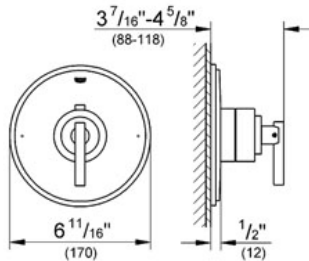

Pure Freude an Wasser

Product Description:
 Single function pressure balance trim with control module

- Standard Specification:**
- GROHE StarLight® finish
 - GROHE SilkMove®
 - For shower only or shower\tub with diverter applications
 - Integrated bypass option when used with diverter tub spout
 - For use with GrohFlex™ universal rough-in box 35 026 000 sold separately
 - 6.1 gpm at 45 psi

- Applicable Codes & Standards:**
- Energy Policy Act of 1992
 - ASME A112.18.1/CSA B125.1
 - ICC/ANSI A117.1

- Color:**
- 19866 000 chrome
 - 19866 EN0 Brushed Nickel