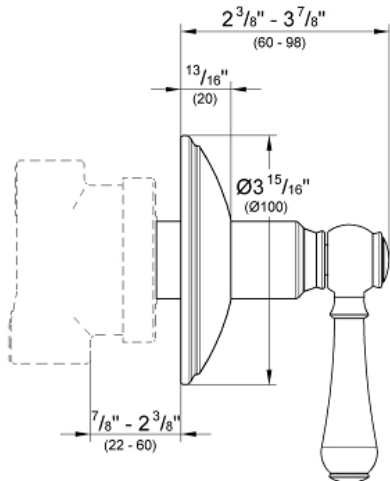

GENEVA
2-Way Diverter
MODEL # 19220000

Pure Freude
an Wasser

GROHE

Product Description:

GENEVA
2-Way Diverter

Standard Specification:

- For use with Diverter Rough-In Valve (29 712)
- Adjustable installation depth: 7/8" - 2 3/8"
- GROHE StarLight chrome finish