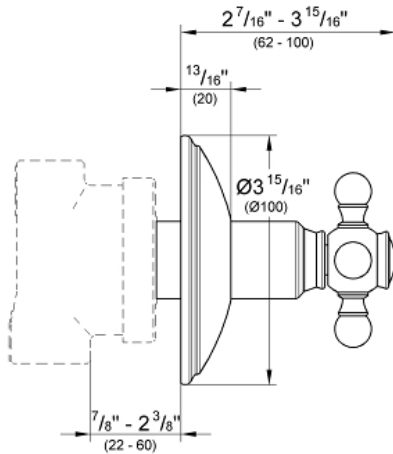

GENEVA  
2-Way Diverter  
MODEL # 19219ZB0

Pure Freude  
an Wasser

GROHE

**Product Description:**

GENEVA  
2-Way Diverter

**Standard Specification:**

- For use with Diverter Rough-In Valve (29 712)
- Adjustable installation depth: 7/8" - 2 3/8"
- For matching handle caps to replace the standard white caps see item (45 953)
- **GROHE StarLight** chrome finish