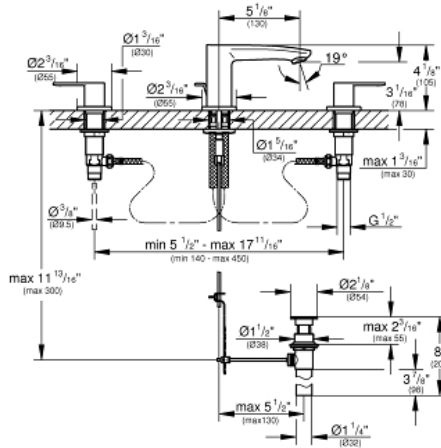

EUROSTYLE COSMOPOLITAN 8" Widespread Two-Handle Bathroom Faucet S-Size

MODEL # 20209002

Pure Freude
an Wasser

GROHE

Product Description:
EUROSTYLE COSMOPOLITAN
8" Widespread Two-Handle Bathroom Faucet S-Size

Standard Specification:

- GROHE EcoJoy technology for less water and perfect flow
- GROHE StarLight chrome finish
- 1/2" (13mm) ceramic cartridge (90° turn)
- 1 1/4" pop-up waste set
- GROHE QuickFix installation system with centering support
- Union nut with 7/16" drilling
- Max Flow Rate: 1.5 gpm (5.7 L/min)