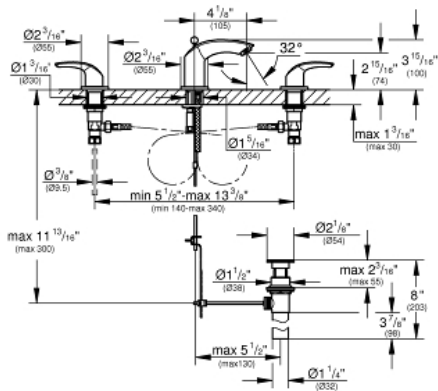

EUROSMART 8" Widespread Two-Handle Bathroom Faucet S-Size

MODEL # 20294000

GROHE CANADA, INC. | 5900 Avebury Road, Mississauga, Ontario, Canada L5R 3M3
Phone: 905-271-2929 | Fax: 905-271-9494 | info@grohe.ca

Pure Freude
an Wasser

GROHE

Product Description:

EUROSMART

8" Widespread Two-Handle Bathroom Faucet S-Size

Standard Specification:

- GROHE EcoJoy technology for less water and perfect flow
- GROHE StarLight chrome finish
- 1/2" (13mm) ceramic cartridge (90° turn)
- Pop-up waste set 32mm (1 1/4")
- Pressure resistant flexible connection hoses (between spout and side valves)
- Union nut with 10.5-mm drilling

Applicable Codes & Standards:

- Energy Policy Act of 1992
- NSF 61
- ASME A112.18.1/CSA B125.1
- US Federal and State material regulations
- EPA WaterSense®
- ICC/ANSI A117.1
- LOGO NSF

Color:

- ☐ 20294000 StarLight Chrome