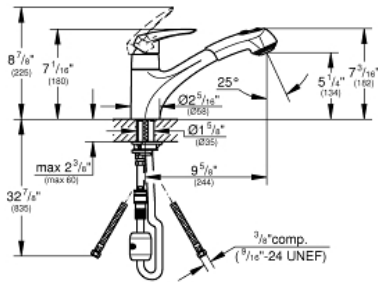

EURODISC  
Single-Handle Kitchen Faucet  
MODEL # 33330DC1

Pure Freude  
an Wasser

**Product Description:**  
EURODISC  
Single-Handle Kitchen Faucet

**Standard Specification:**

- Dual Spray Pull-Out
- Single hole installation
- GROHE SilkMove ceramic cartridge
- Adjustable flow rate limiter
- Swivel cast spout with stop limiter
- SpeedClean anti-lime system
- Locking Dual Spray Control - switches back and forth between regular flow and spray
- Stainless steel flex lines
- Quick installation system
- Single Lever Handle
- Spout Reach 9 5/8"
- Max Flow Rate: 1.75 gpm (6.6 L/min)

**Applicable Codes & Standards:**

- Energy Policy Act of 1992
- NSF 61
- ASME A112.18.1/CSA B125.1
- US Federal and State material regulations
- ICC/ANSI A117.1
- LOGO CEC
- LOGO NSF

**Color:**

- 33330DC1 SuperSteel InfinityFinish