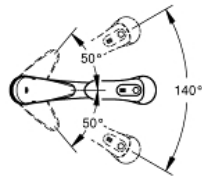

EURODISC  
Single-Handle Kitchen Faucet  
MODEL # 33330DC1

Pure Freude  
an Wasser

**Product Description:**  
EURODISC  
Single-Handle Kitchen Faucet

**Standard Specification:**

- Dual Spray Pull-Out
- Single hole installation
- GROHE SilkMove ceramic cartridge
- Adjustable flow rate limiter
- Swivel cast spout with stop limiter
- SpeedClean anti-lime system
- Locking Dual Spray Control - switches back and forth between regular flow and spray
- Stainless steel flex lines
- Quick installation system
- Single Lever Handle
- Spout Reach 9 5/8"
- Max Flow Rate: 1.75 gpm (6.6 L/min)