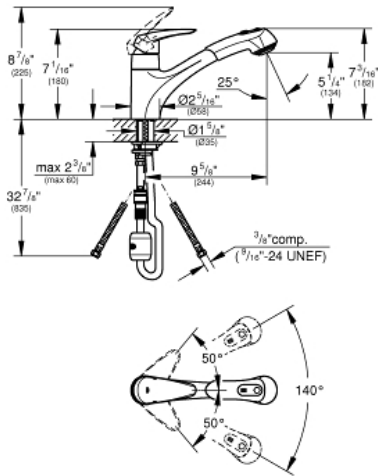

EURODISC  
Single-Handle Kitchen Faucet  
MODEL # 33330001

Pure Freude  
an Wasser

**Product Description:**  
EURODISC  
Single-Handle Kitchen Faucet

**Standard Specification:**

- Dual Spray Pull-Out
- Single hole installation
- GROHE SilkMove ceramic cartridge
- Adjustable flow rate limiter
- Swivel cast spout with stop limiter
- SpeedClean anti-lime system
- Locking Dual Spray Control - switches back and forth between regular flow and spray
- Stainless steel flex lines
- Quick installation system
- Single Lever Handle
- Spout Reach 9 5/8"
- Max Flow Rate: 1.75 gpm (6.6 L/min)

**Applicable Codes & Standards:**

- Energy Policy Act of 1992
- NSF 61
- ASME A112.18.1/CSA B125.1
- US Federal and State material regulations
- ICC/ANSI A117.1

**Color:**

- 33330001 StarLight Chrome