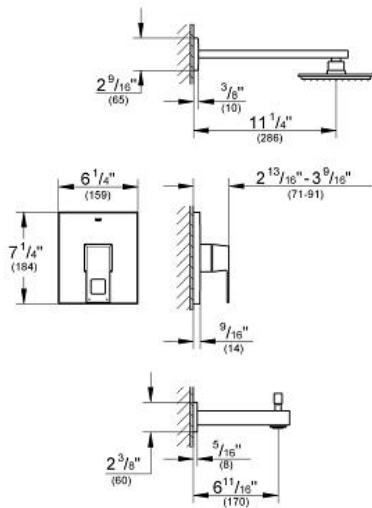

EUROCUBE
Pressure Balance Valve Bathtub/
Shower Combo Faucet

MODEL # 35027000

Pure Freude
an Wasser

GROHE

Product Description:

EUROCUBE

Pressure Balance Valve Bathtub/Shower Combo Faucet

Standard Specification:

- For use with GrohSafe Rough-In Valve (35 015 000)
- Eurocube Pressure Balance Valve Trim (19 899 000)
- Euphoria Cube shower head (27 705 000) 2.5 gpm
- Tub spout with diverter (13 307 000)
- **GROHE StarLight** chrome finish