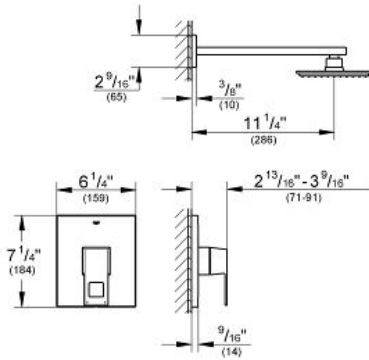

Pure Freude an Wasser

GROHE

ADA

Product Description: Pressure Balance Valve Shower Combination

Standard Specification:

- For use with Rough-In Valve 35 015 000
- (19 899 000)
- Euphoria Cube shower head (27 705 000) 2.5 gpm
- Shower arm
- **GROHE StarLight®** finish
- Max Flow Rate 2.5 gpm at 80 psi (9.5 L/min) for Head Shower