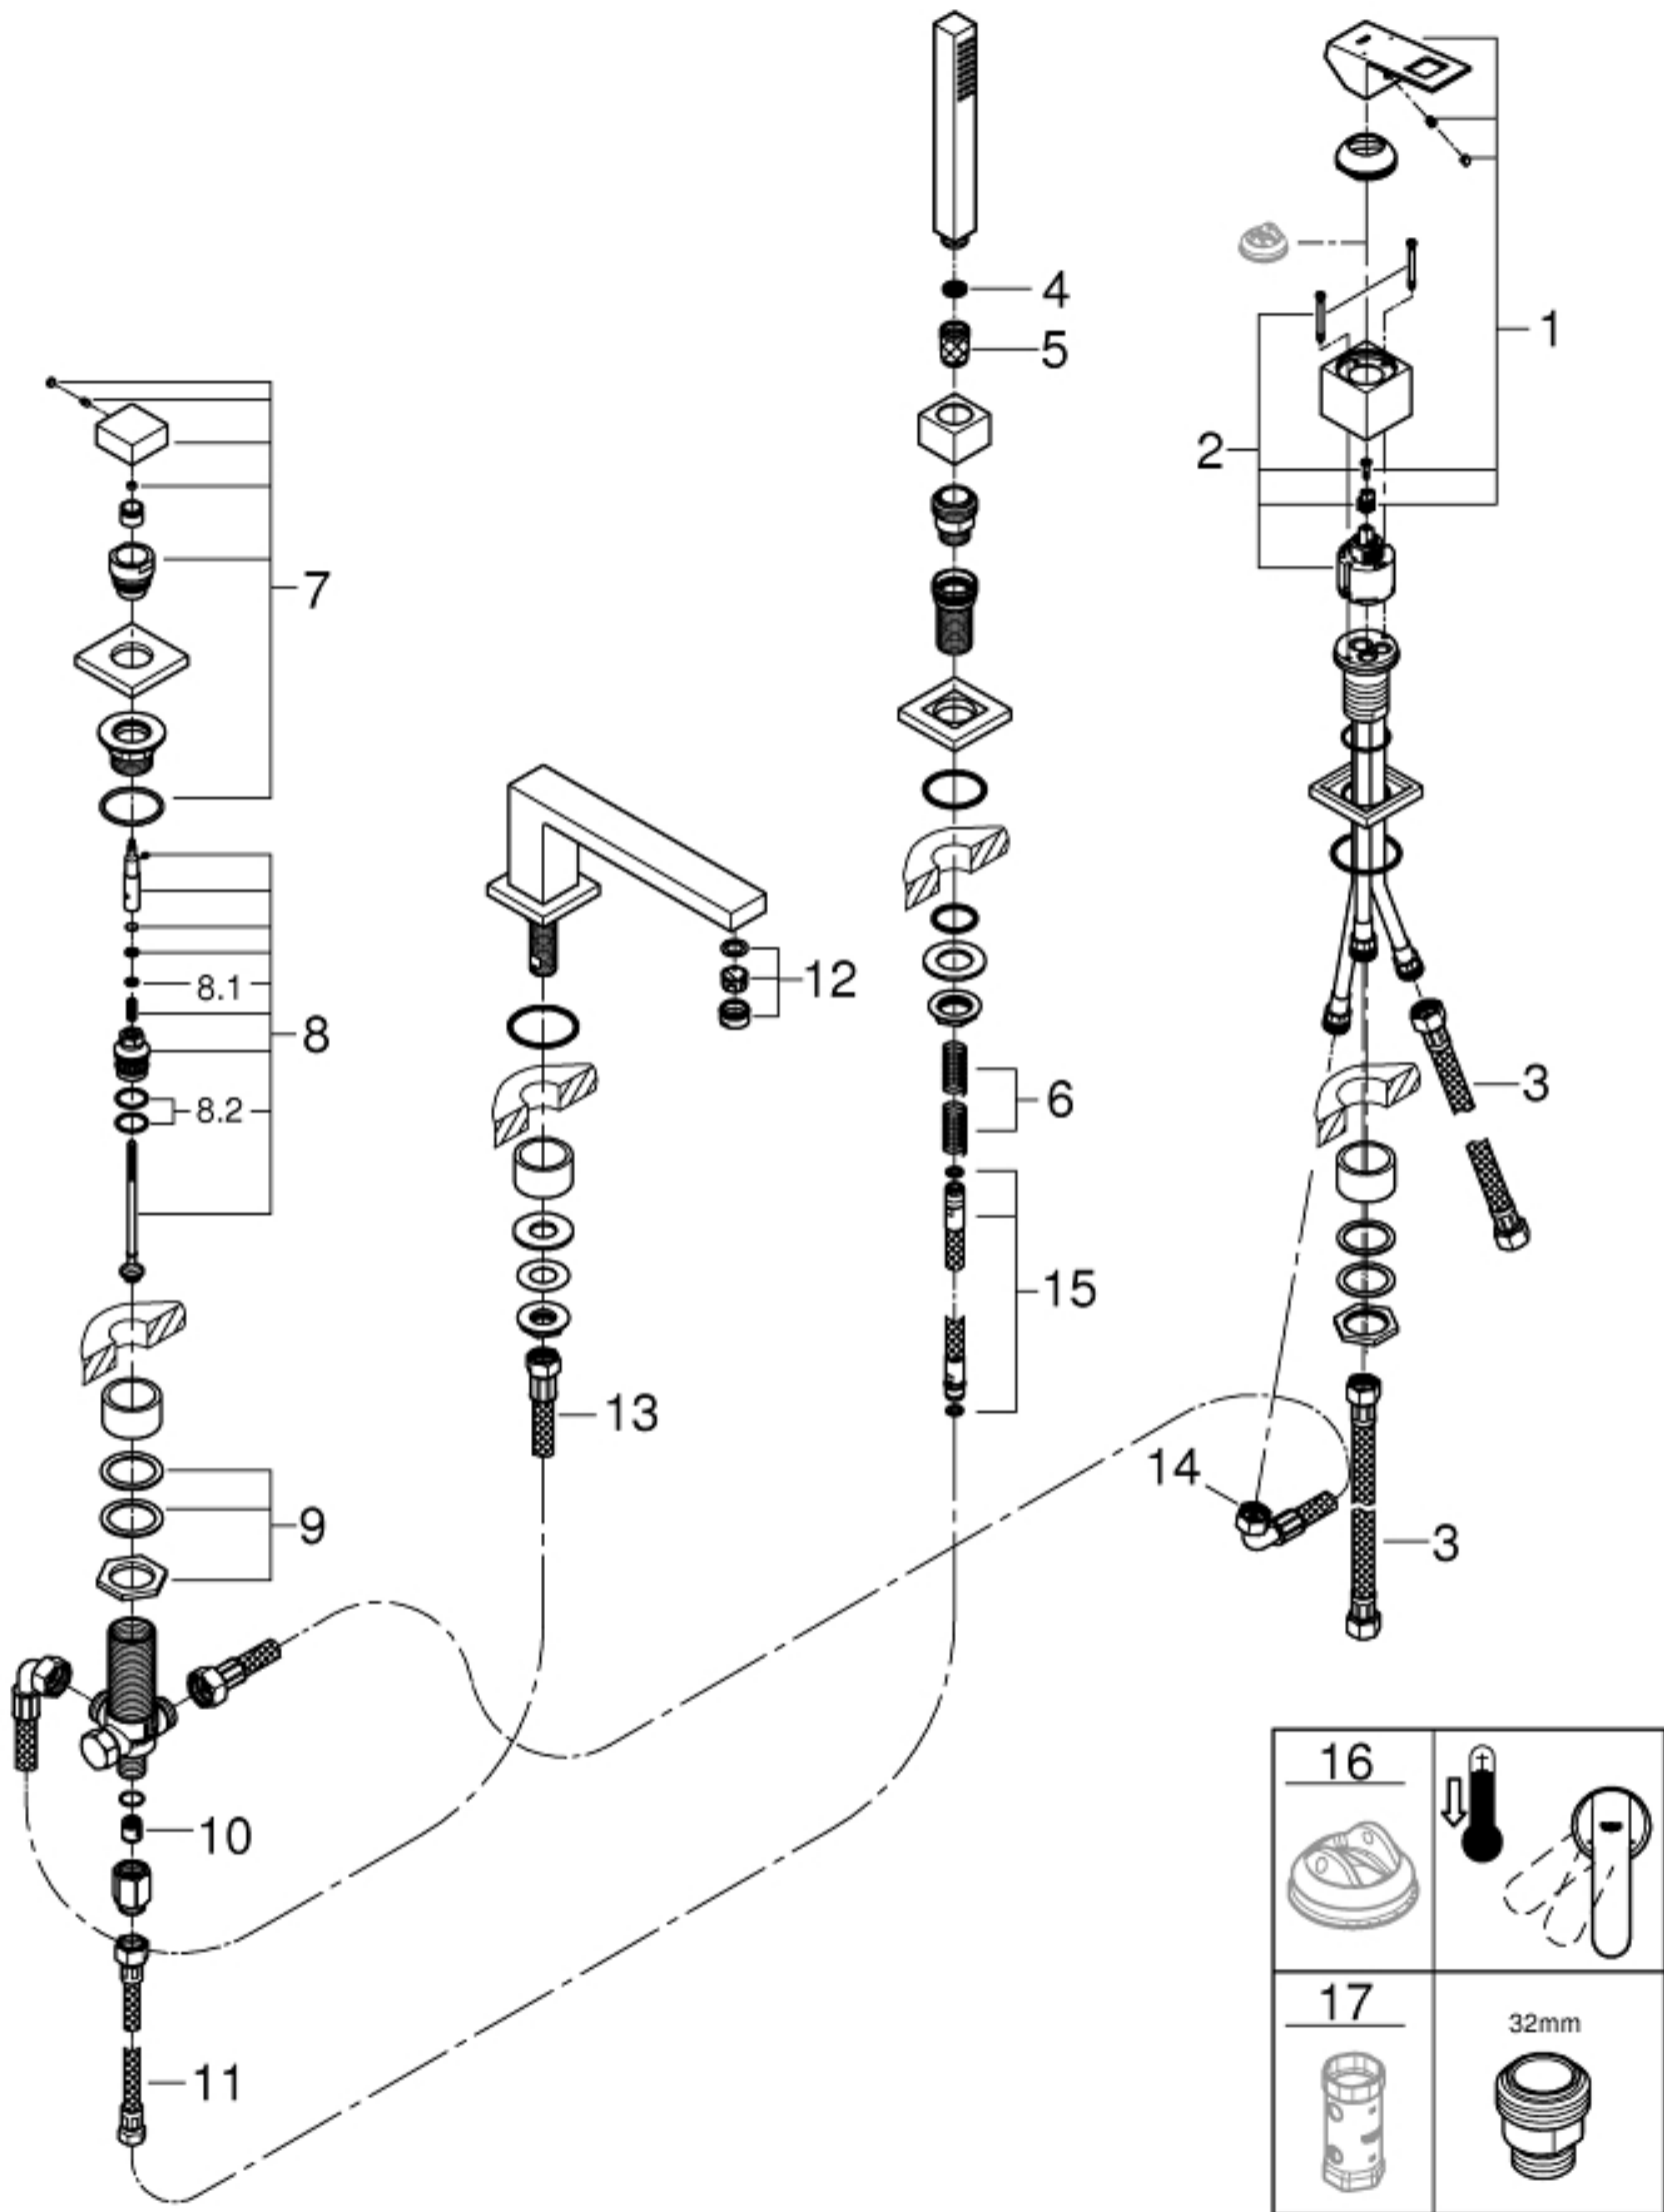

SPARE PARTS

Pos.-nr.

Prod. description

Order-nr.

* Optional accessories

Pos.-nr.	Prod. description	Order-nr.
1	Lever	46782000
2	Cartridge	46048000
3	Tube	07227000
4	Dirt strainer	0700200M
5	Cone nut	08864000
6	Compression spring	00869000
7	Diverter knob	48126000
8	Diverter	45443000
8.1	Sealing washer Ø 6 x Ø 2	0128300M
8.2	Sealing washer	0120500M
9	Replacement kit for shank fastening	45444000
10	Non-return valve	08565000
11	Tube	07300000
12	Mousseur	13922000
13	Tube	48018000
14	Tube	48017000
15	Metal shower hose	28146000
16	Temperature limiter	46375000*
17	Socket spanner	19332000*

* Optional accessories

ALL

MAIN SINK

Eurocube
Single-lever sink mixer 1/2"
31255DC0

Eurocube
Single-lever sink mixer 1/2"
31255000

BROCHURE DOWNLOAD

BROCHURE

BATHROOM BROCHURE